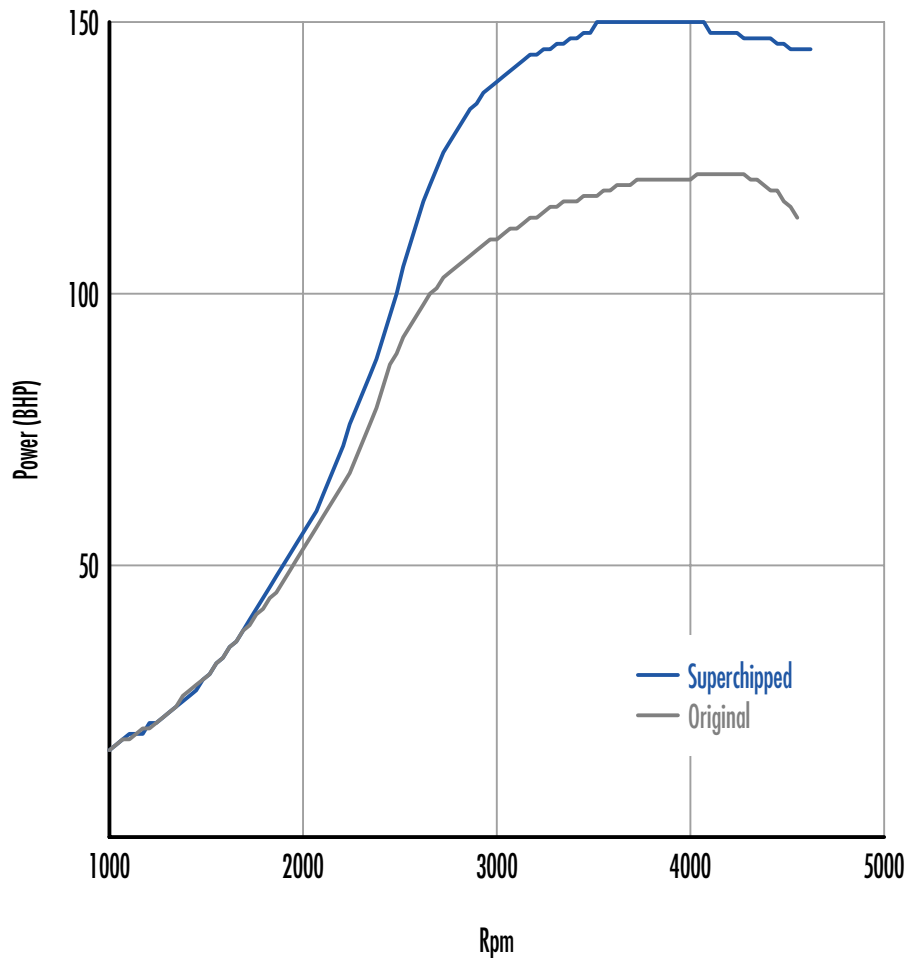

**Power**

**32 BHP increase @ 3496 Rpm**

Superchipped Max 150 BHP @ 4052 Rpm

Original Max 122 BHP @ 4257 Rpm

**Torque**

**69 Nm increase @ 2907 Rpm**

Superchipped Max 334 Nm @ 2805 Rpm

Original Max 271 Nm @ 2700 Rpm