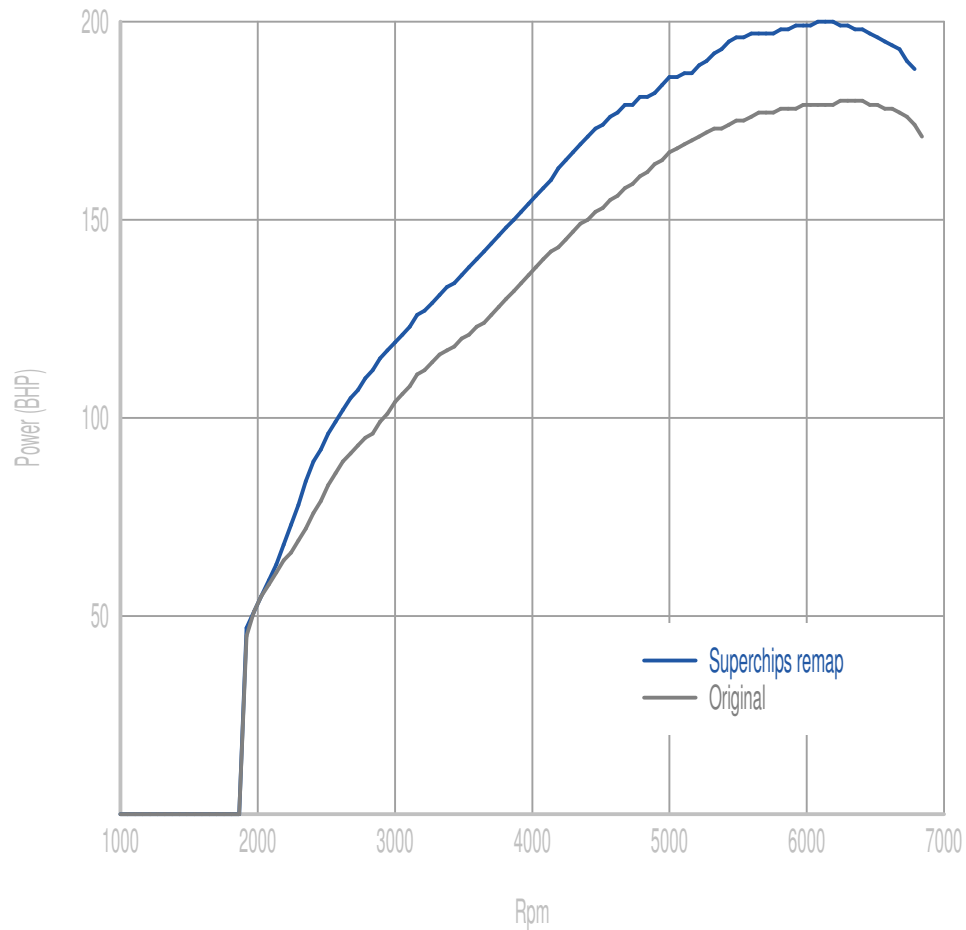

Torque

40 Nm increase @ 2802 Rpm

Superchips remap Max 286 Nm @ 2856 Rpm

Original Max 252 Nm @ 3129 Rpm