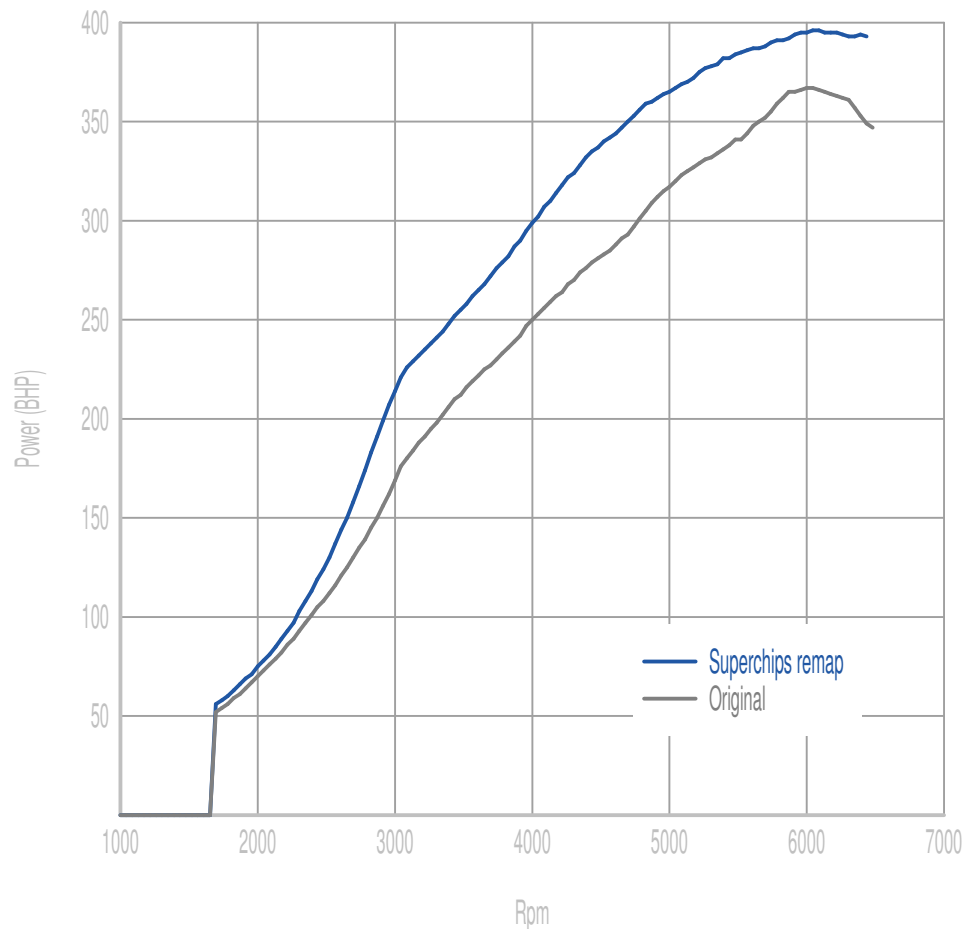

## Power

**56 BHP increase @ 4734 Rpm**

Superchips remap Max 396 BHP @ 6080 Rpm

Original Max 367 BHP @ 6039 Rpm

## Torque

**109 Nm increase @ 2953 Rpm**

Superchips remap Max 538 Nm @ 4256 Rpm

Original Max 452 Nm @ 4953 Rpm