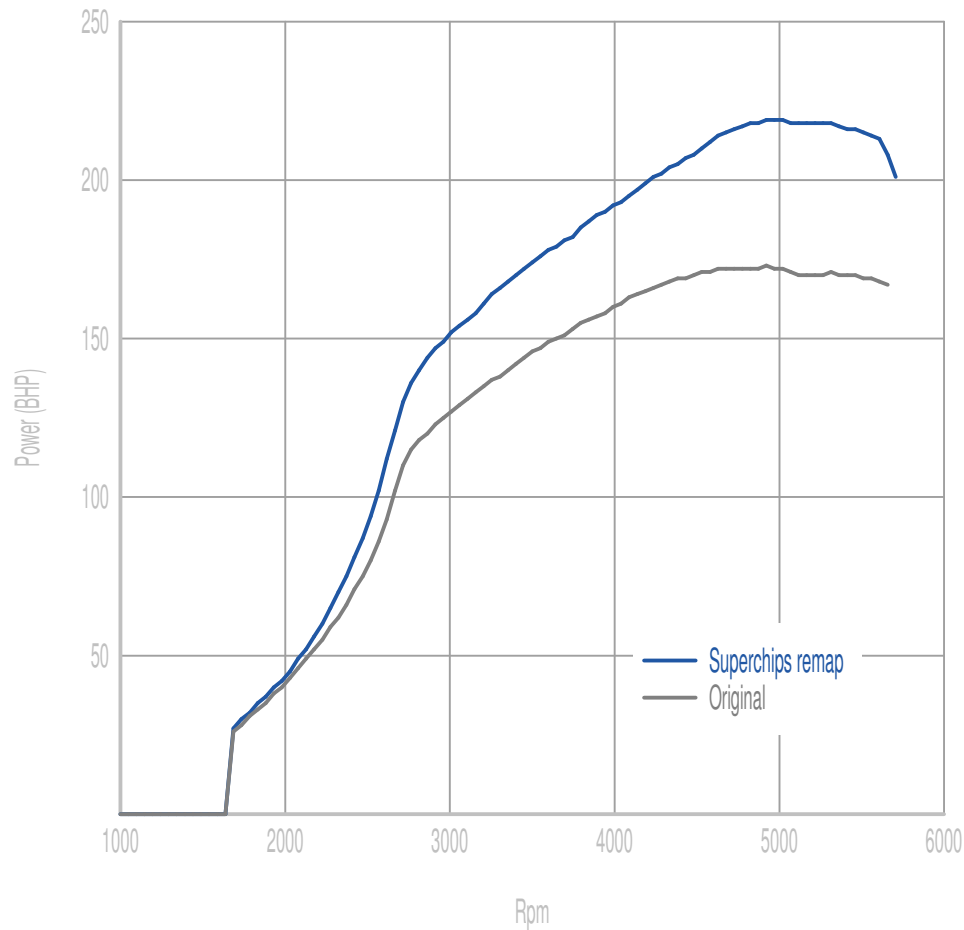

Superchips

call 01280 816781

Vehicle

A4 1.8TFSI 170PS

Power

47 BHP increase @ 4960 Rpm

Superchips remap Max 219 BHP @ 5009 Rpm

Original Max 173 BHP @ 4910 Rpm

Torque

67 Nm increase @ 4764 Rpm

Superchips remap Max 360 Nm @ 2897 Rpm

Original Max 302 Nm @ 2896 Rpm