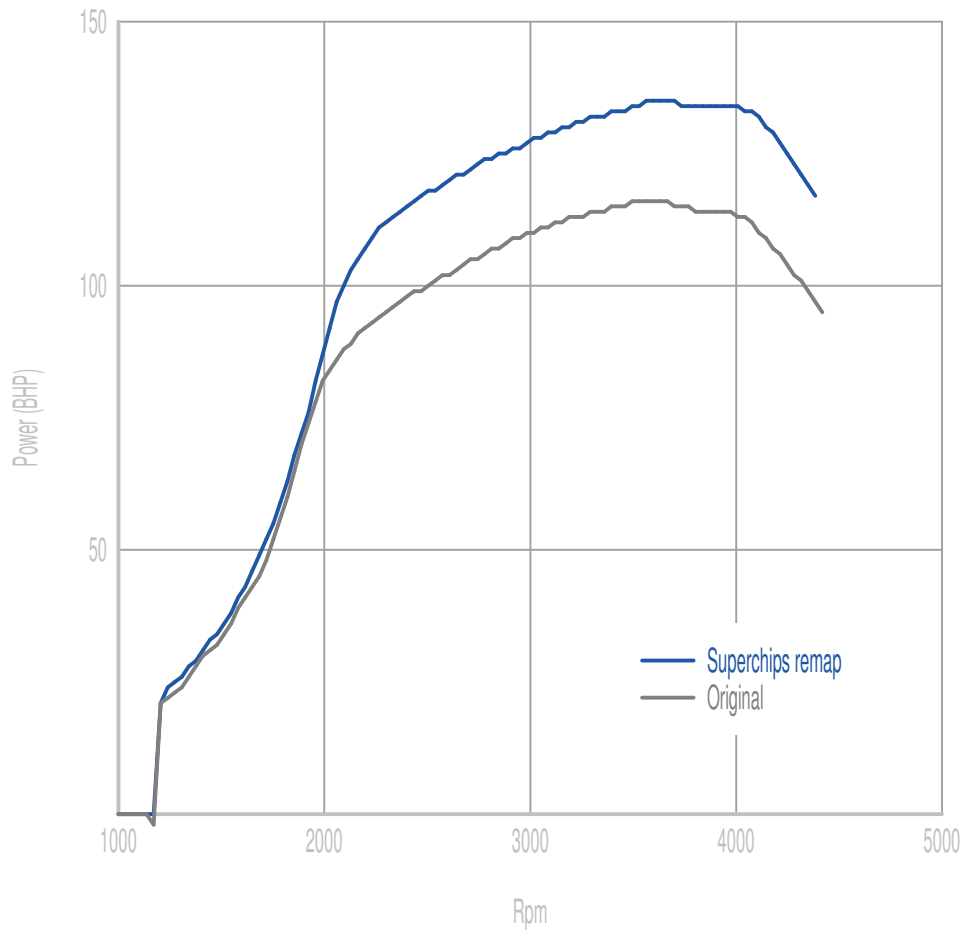

## Power

**22 BHP increase @ 4102 Rpm**

Superchips remap Max 135 BHP @ 3691 Rpm

Original Max 116 BHP @ 3657 Rpm

## Torque

**54 Nm increase @ 2256 Rpm**

Superchips remap Max 349 Nm @ 2256 Rpm

Original Max 299 Nm @ 2085 Rpm