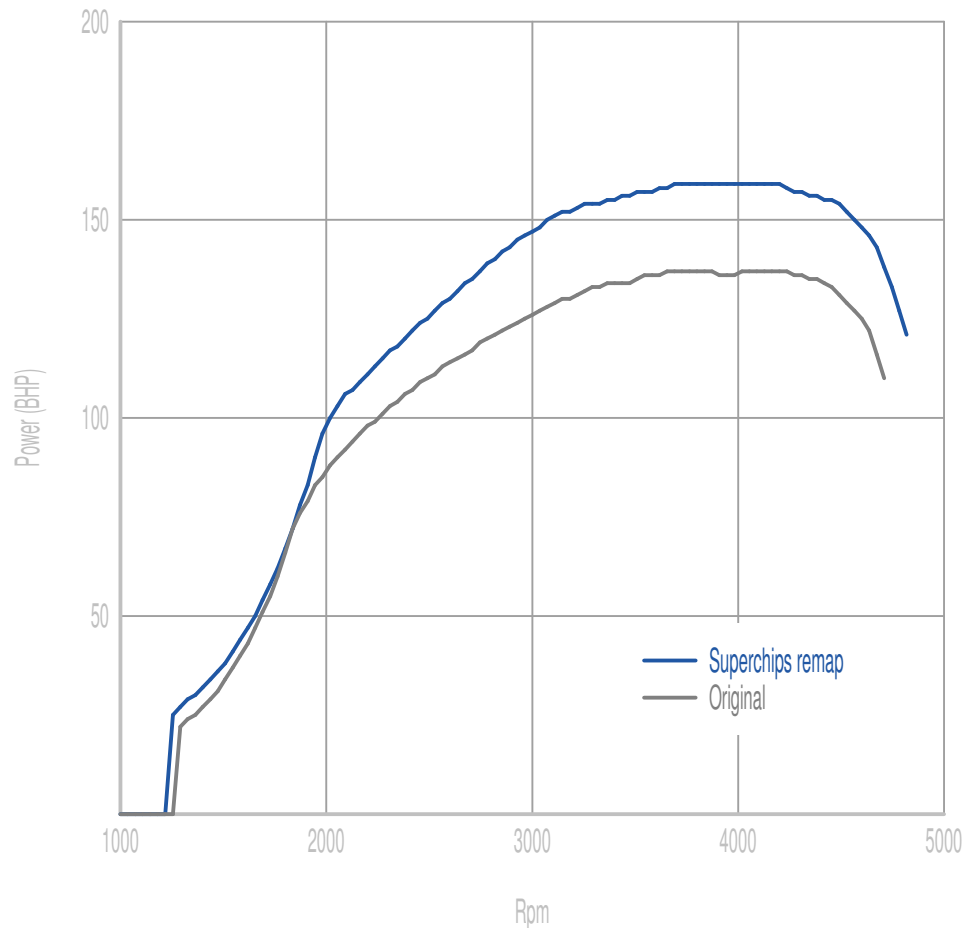

Superchips

call 01280 816781

Vehicle

Astra K 1.6 CDTI 136PS B16DTH

Power

23 BHP increase @ 3903 Rpm

Superchips remap Max 159 BHP @ 4195 Rpm

Original Max 137 BHP @ 4232 Rpm

Torque

51 Nm increase @ 3064 Rpm

Superchips remap Max 362 Nm @ 2079 Rpm

Original Max 318 Nm @ 2189 Rpm