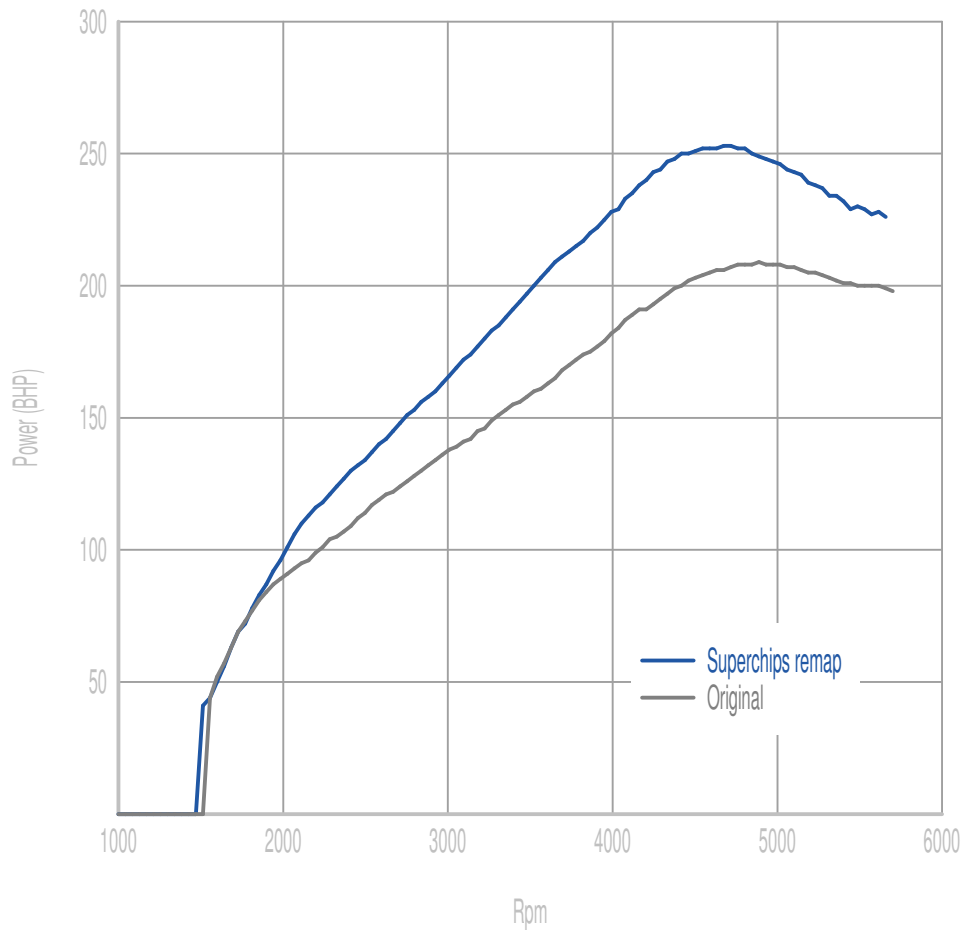

Superchips

call 01280 816781

Vehicle

B9 A5 2.0 TFSI 190PS

Power

50 BHP increase @ 4219 Rpm

Superchips remap Max 253 BHP @ 4772 Rpm

Original Max 209 BHP @ 4858 Rpm

Torque

78 Nm increase @ 3622 Rpm

Superchips remap Max 402 Nm @ 3687 Rpm

Original Max 330 Nm @ 2514 Rpm