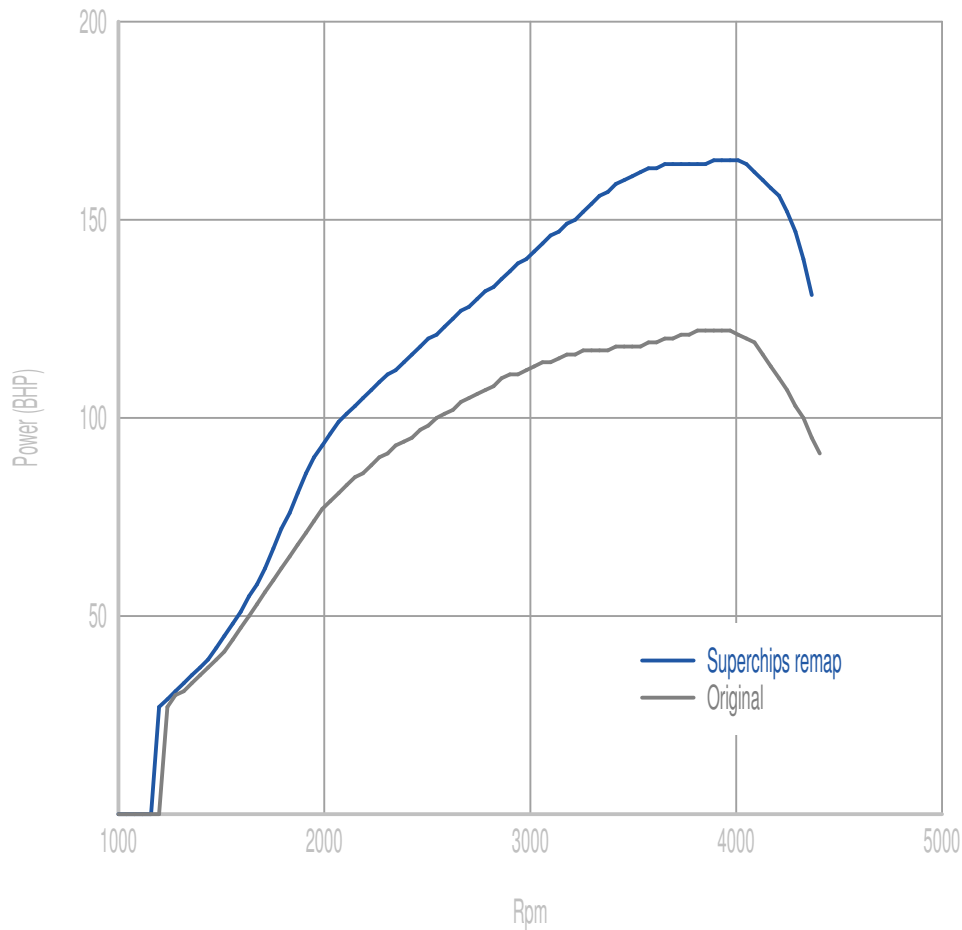

Power

44 BHP increase @ 3521 Rpm

Superchips remap Max 165 BHP @ 3996 Rpm

Original Max 122 BHP @ 3946 Rpm

Torque

88 Nm increase @ 3521 Rpm

Superchips remap Max 344 Nm @ 2294 Rpm

Original Max 284 Nm @ 2249 Rpm