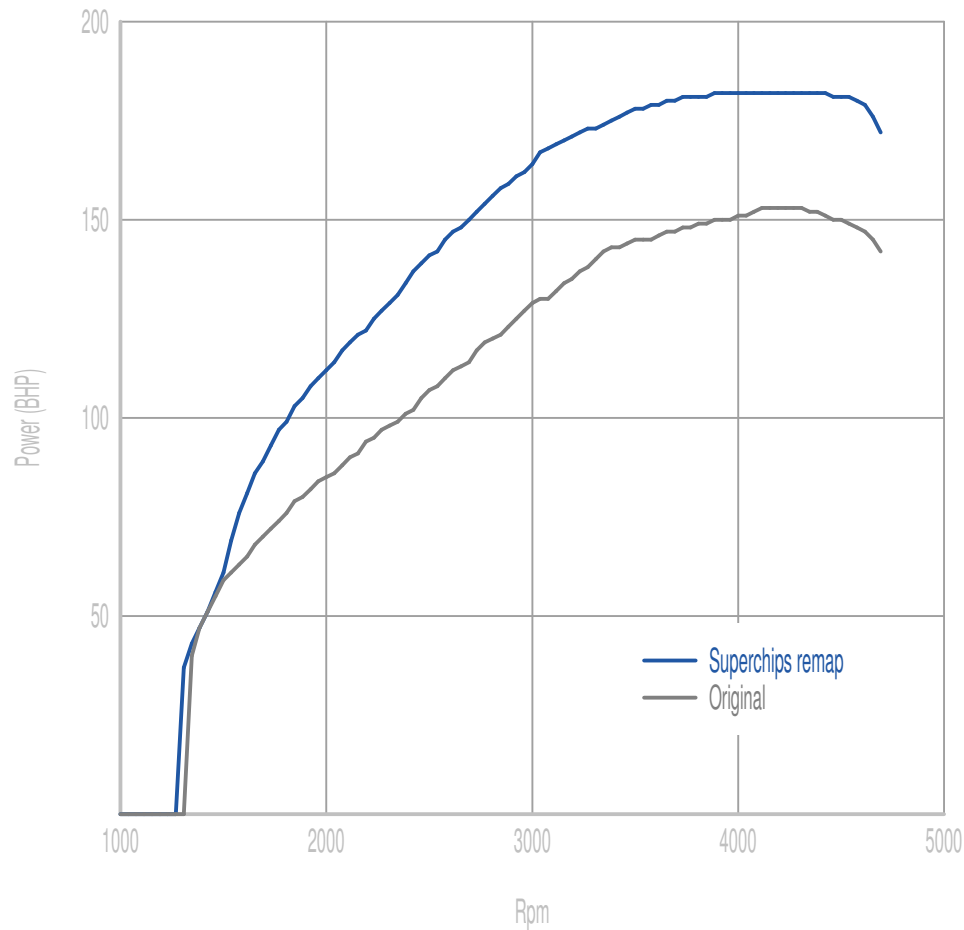

Superchips

call 01280 816781

Vehicle

BMW 18d B47D20

Power

38 BHP increase @ 3056 Rpm

Superchips remap Max 182 BHP @ 4393 Rpm

Original Max 153 BHP @ 4278 Rpm

Torque

103 Nm increase @ 2406 Rpm

Superchips remap Max 404 Nm @ 2406 Rpm

Original Max 307 Nm @ 2750 Rpm