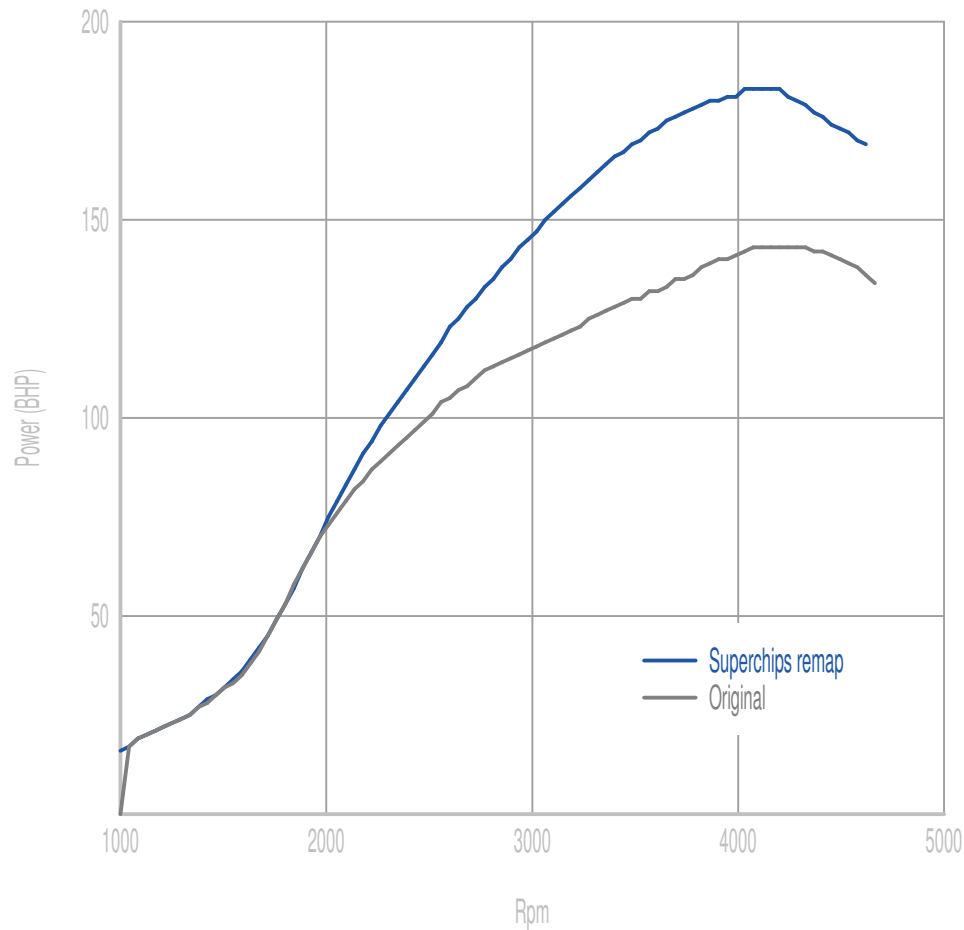

**Power**

**42 BHP increase @ 3596 Rpm**

Superchips remap Max 183 BHP @ 4167 Rpm

Original Max 143 BHP @ 4265 Rpm

**Torque**

**80 Nm increase @ 3470 Rpm**

Superchips remap Max 351 Nm @ 3031 Rpm

Original Max 294 Nm @ 2509 Rpm