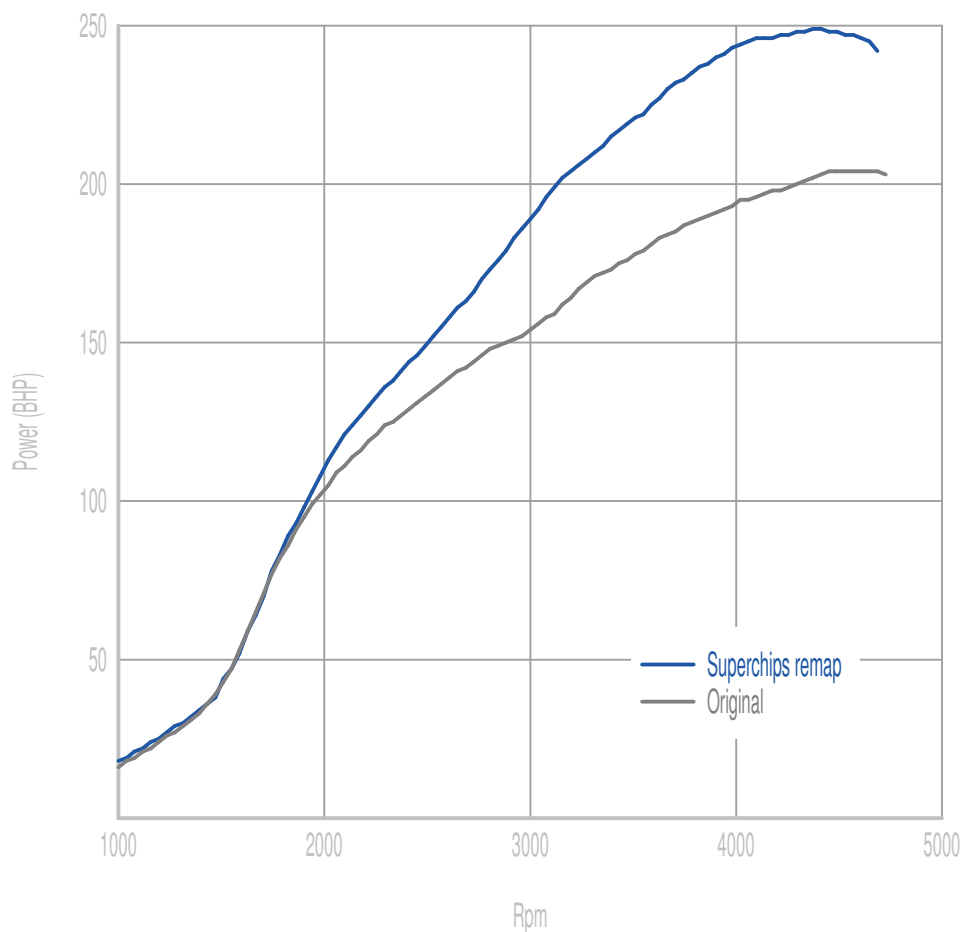

Power

50 BHP increase @ 3962 Rpm

Superchips remap Max 249 BHP @ 4384 Rpm

Original Max 204 BHP @ 4668 Rpm

Torque

92 Nm increase @ 3099 Rpm

Superchips remap Max 458 Nm @ 3132 Rpm

Original Max 387 Nm @ 2275 Rpm