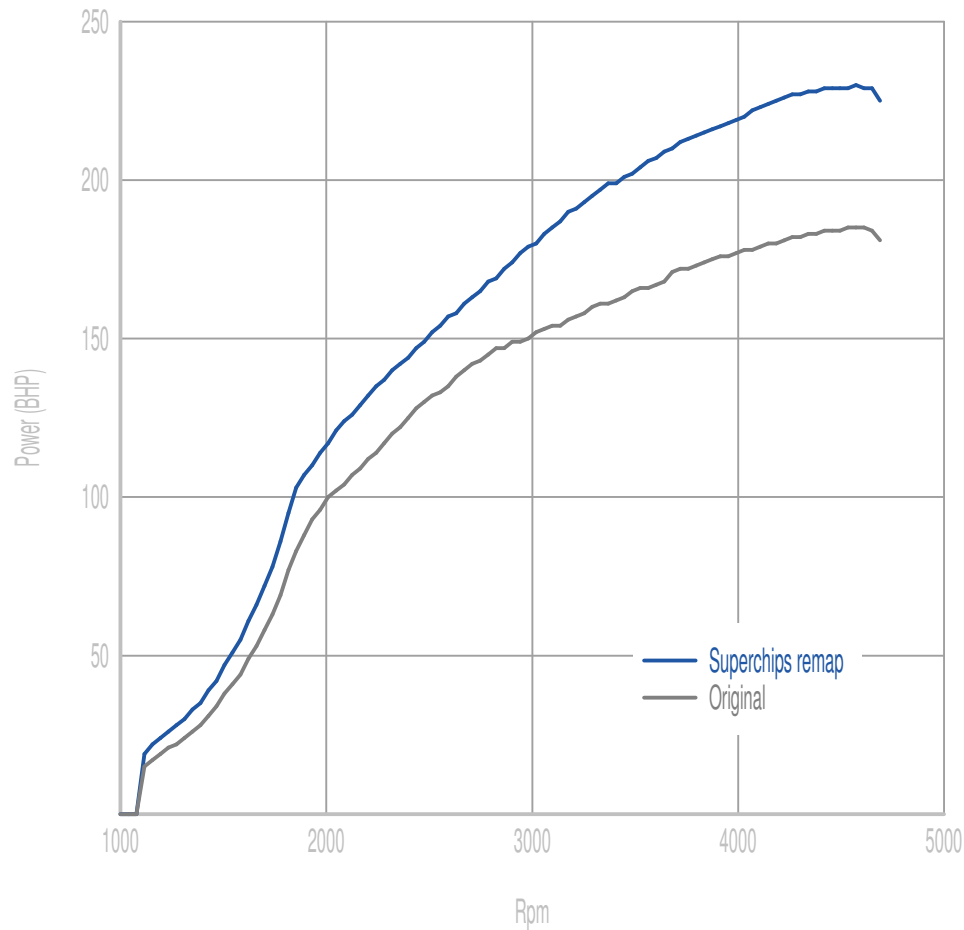

## Power

**45 BHP increase @ 4158 Rpm**

Superchips remap Max 230 BHP @ 4547 Rpm

Original Max 185 BHP @ 4586 Rpm

## Torque

**81 Nm increase @ 3342 Rpm**

Superchips remap Max 435 Nm @ 2565 Rpm

Original Max 376 Nm @ 2409 Rpm