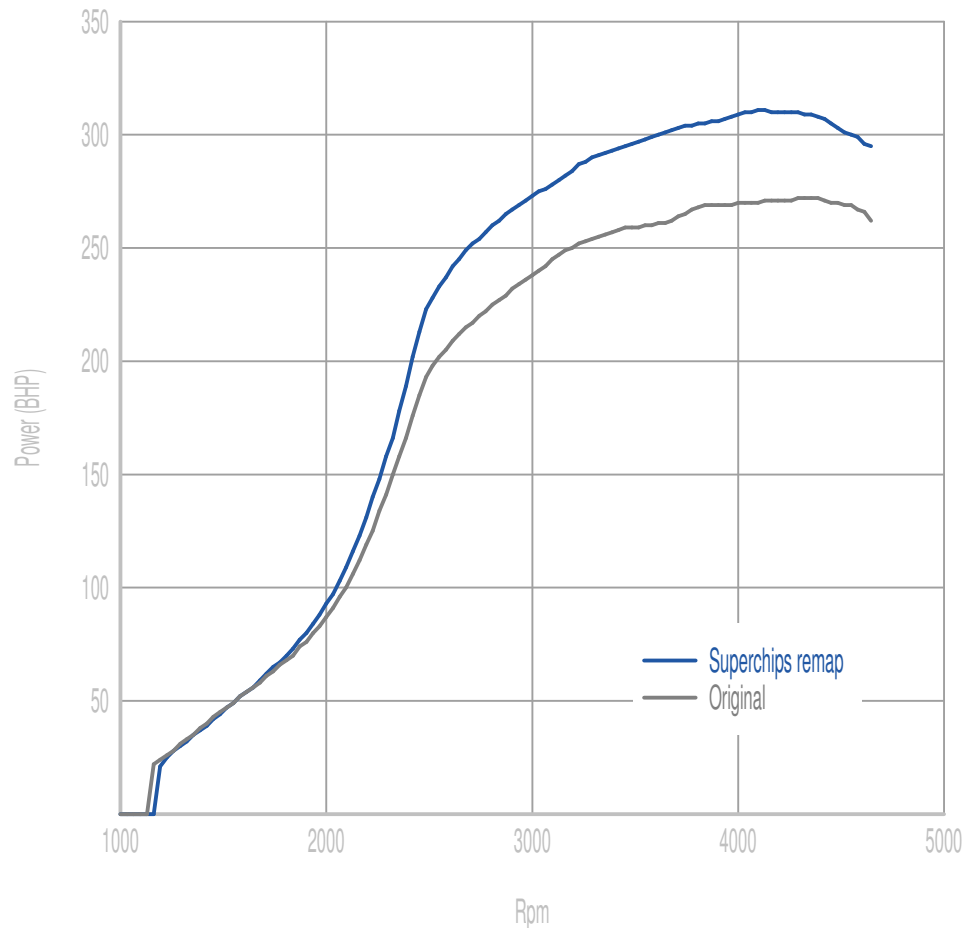

Superchips

call 01280 816781

Vehicle

BMW F10 530d 258PS

Power

41 BHP increase @ 4076 Rpm

Superchips remap Max 311 BHP @ 4108 Rpm

Original Max 272 BHP @ 4367 Rpm

Torque

92 Nm increase @ 2685 Rpm

Superchips remap Max 667 Nm @ 2652 Rpm

Original Max 576 Nm @ 2652 Rpm