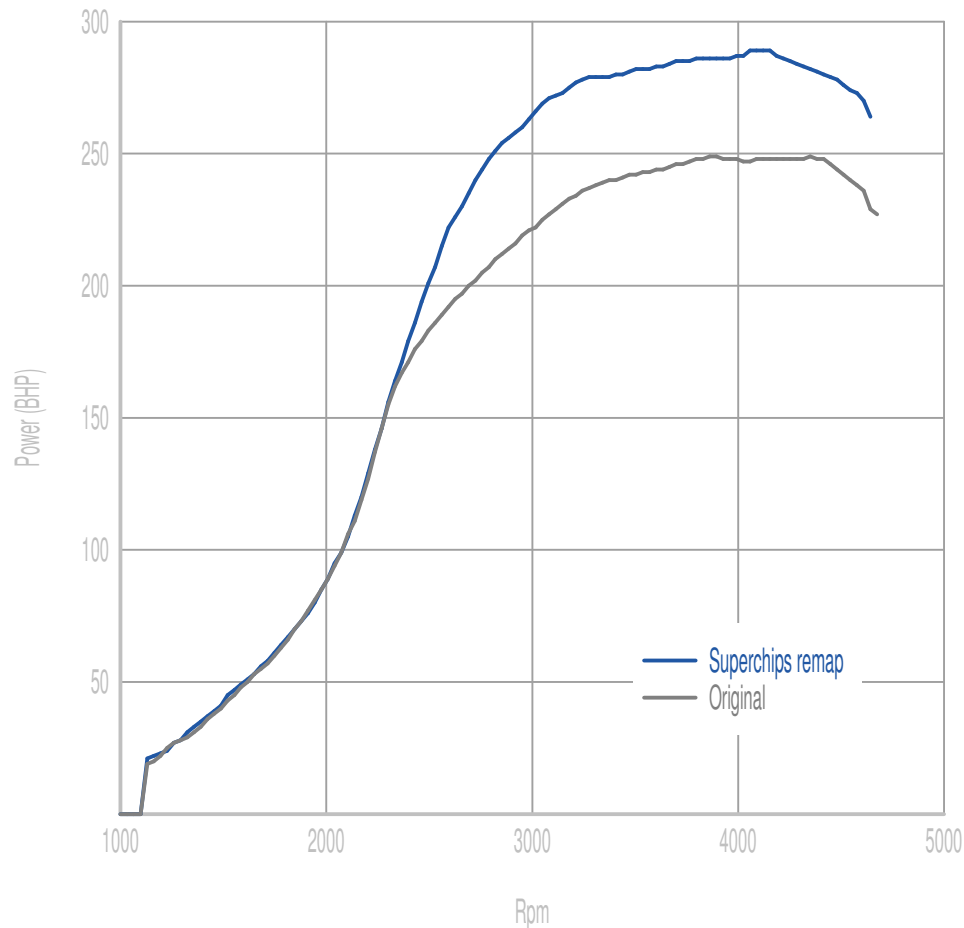

## Power

**44 BHP increase @ 2991 Rpm**

Superchips remap Max 289 BHP @ 4129 Rpm

Original Max 249 BHP @ 4329 Rpm

## Torque

**107 Nm increase @ 2763 Rpm**

Superchips remap Max 638 Nm @ 2763 Rpm

Original Max 534 Nm @ 2799 Rpm