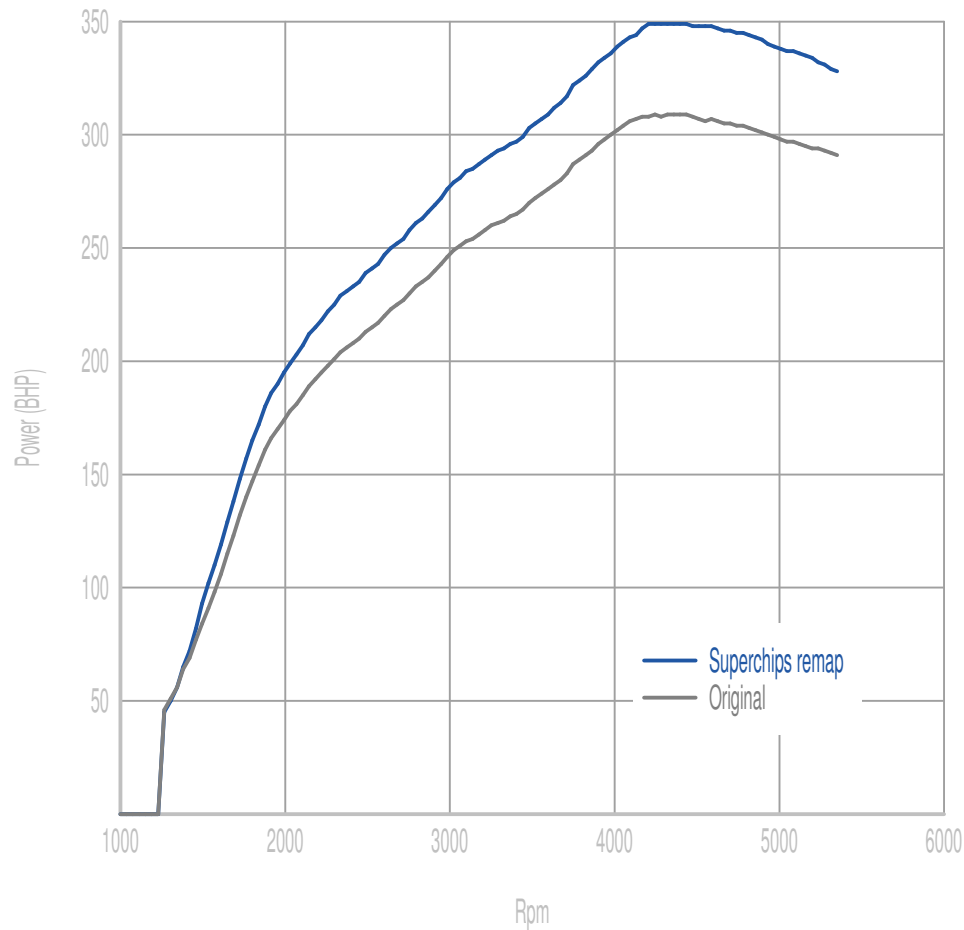

Superchips

call 01280 816781

Vehicle

F13 640d

Power

42 BHP increase @ 4525 Rpm

Superchips remap Max 349 BHP @ 4411 Rpm

Original Max 309 BHP @ 4411 Rpm

Torque

77 Nm increase @ 2053 Rpm

Superchips remap Max 707 Nm @ 2129 Rpm

Original Max 631 Nm @ 2129 Rpm