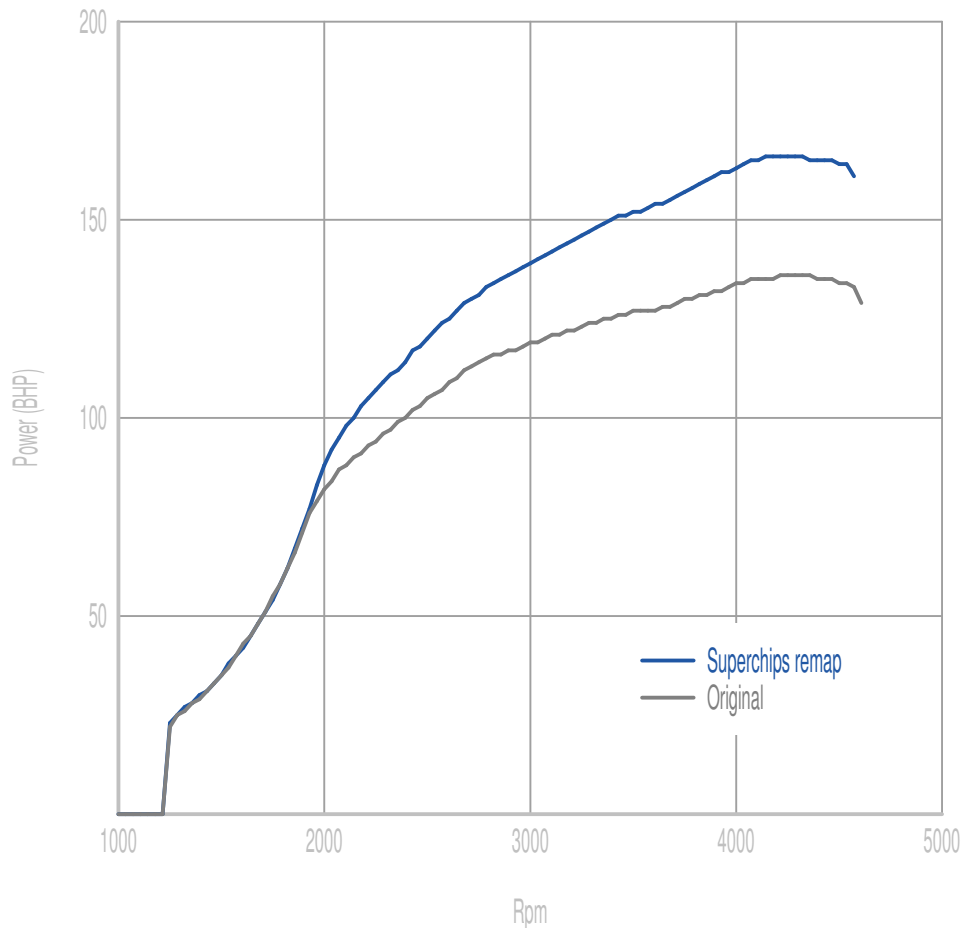

## Power

**30 BHP increase @ 3908 Rpm**

Superchips remap Max 166 BHP @ 4269 Rpm

Original Max 136 BHP @ 4335 Rpm

## Torque

**56 Nm increase @ 3908 Rpm**

Superchips remap Max 347 Nm @ 2399 Rpm

Original Max 299 Nm @ 2060 Rpm