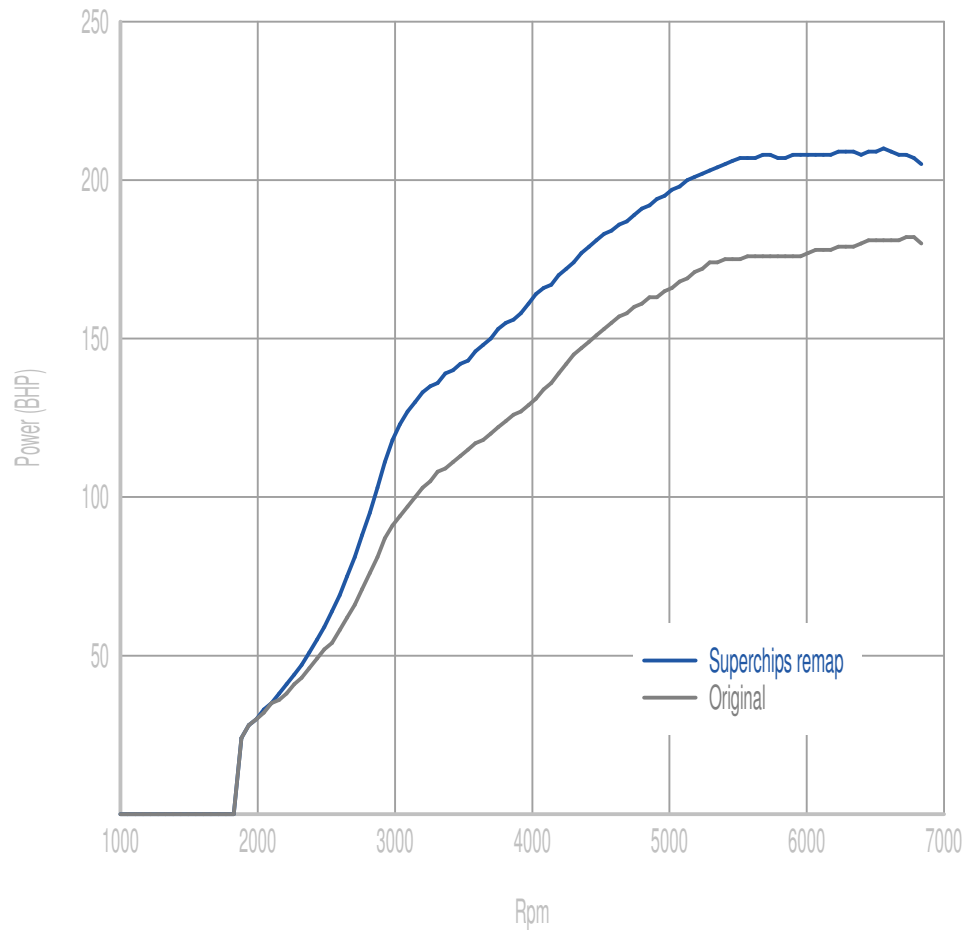

## Power

**32 BHP increase @ 5476 Rpm**

Superchips remap Max 210 BHP @ 6517 Rpm

Original Max 182 BHP @ 6734 Rpm

## Torque

**69 Nm increase @ 3012 Rpm**

Superchips remap Max 296 Nm @ 3176 Rpm

Original Max 242 Nm @ 4544 Rpm