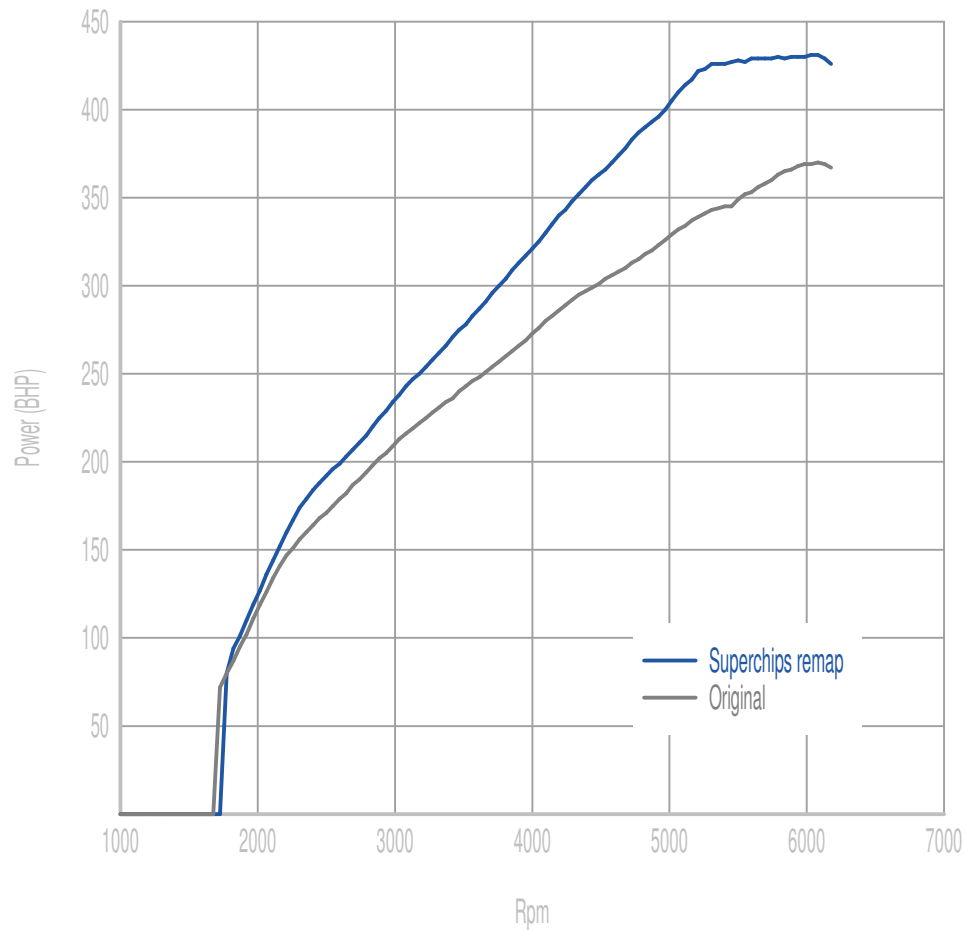

Superchips

call 01280 816781

Vehicle

C43 AMG 3.0T

Power

83 BHP increase @ 5198 Rpm

Superchips remap Max 431 BHP @ 6137 Rpm

Original Max 370 BHP @ 6072 Rpm

Torque

107 Nm increase @ 5198 Rpm

Superchips remap Max 573 Nm @ 4320 Rpm

Original Max 503 Nm @ 3012 Rpm