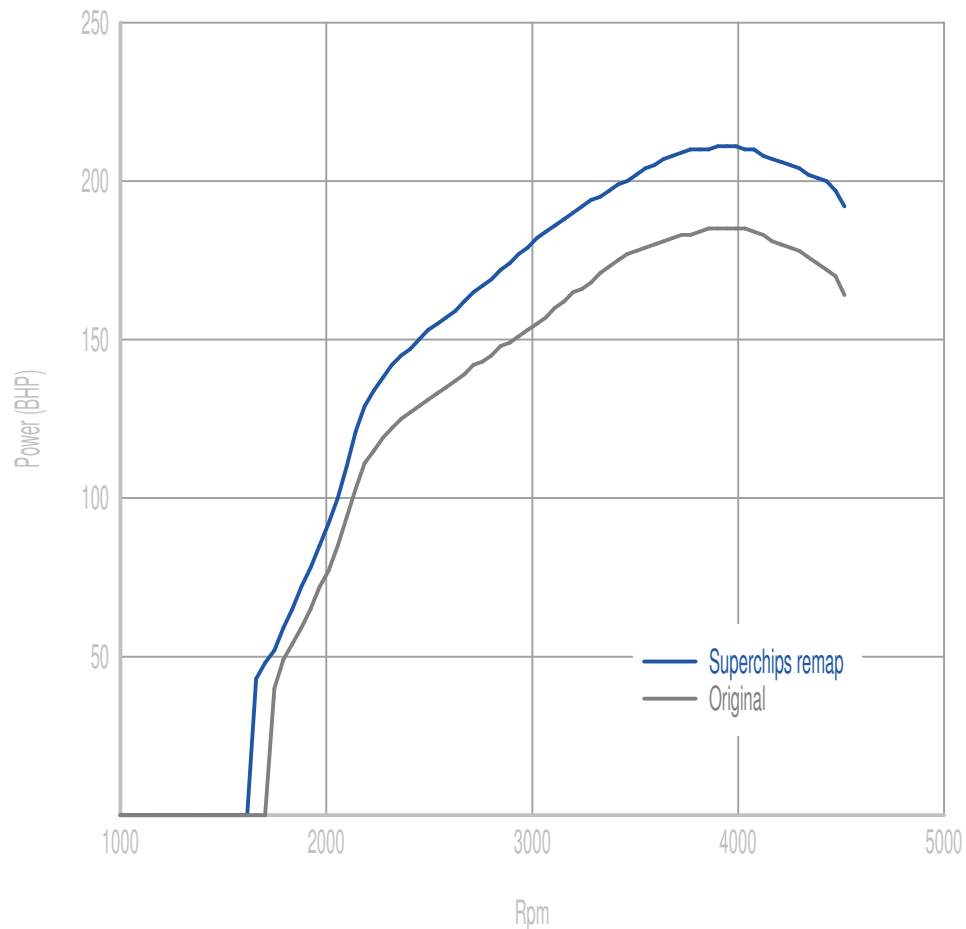

## Power

**28 BHP increase @ 4408 Rpm**

Superchips remap Max 211 BHP @ 3967 Rpm

Original Max 185 BHP @ 4014 Rpm

## Torque

**63 Nm increase @ 2468 Rpm**

Superchips remap Max 440 Nm @ 2292 Rpm

Original Max 379 Nm @ 2338 Rpm