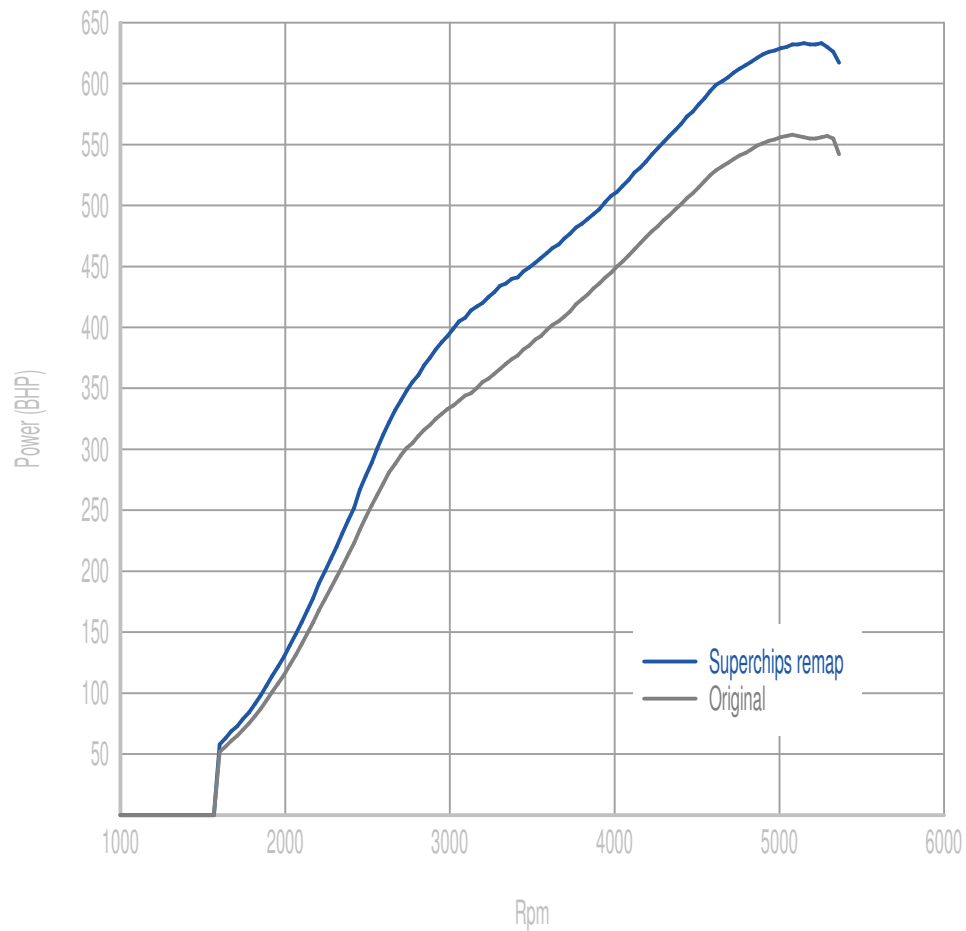

Superchips

call 01280 816781

Vehicle

CLS63 AMG 5.5 BiTurbo

Power

72 BHP increase @ 4765 Rpm

Superchips remap Max 633 BHP @ 5224 Rpm

Original Max 558 BHP @ 5047 Rpm

Torque

155 Nm increase @ 3106 Rpm

Superchips remap Max 949 Nm @ 3035 Rpm

Original Max 820 Nm @ 4553 Rpm