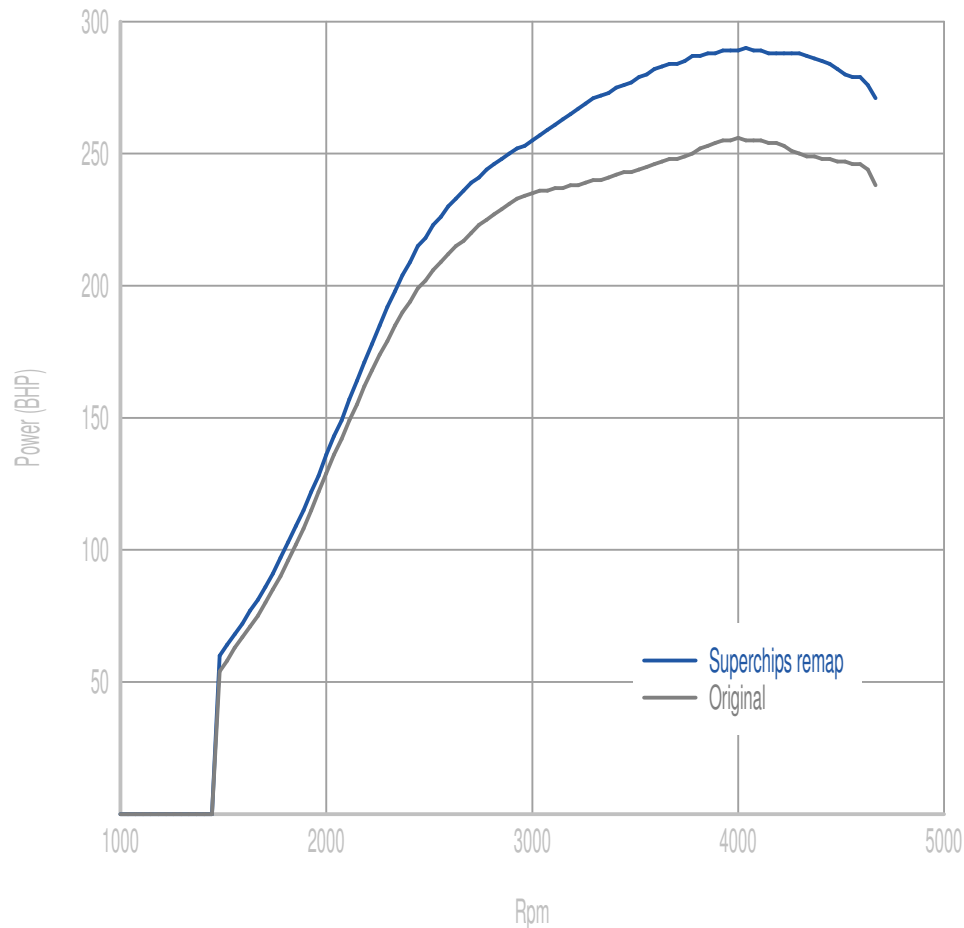

Superchips

call 01280 816781

Vehicle

Touareg 3.0TDI 262PS Euro 6

Power

38 BHP increase @ 4272 Rpm

Superchips remap Max 290 BHP @ 4012 Rpm

Original Max 256 BHP @ 3973 Rpm

Torque

71 Nm increase @ 3566 Rpm

Superchips remap Max 638 Nm @ 2563 Rpm

Original Max 588 Nm @ 2487 Rpm