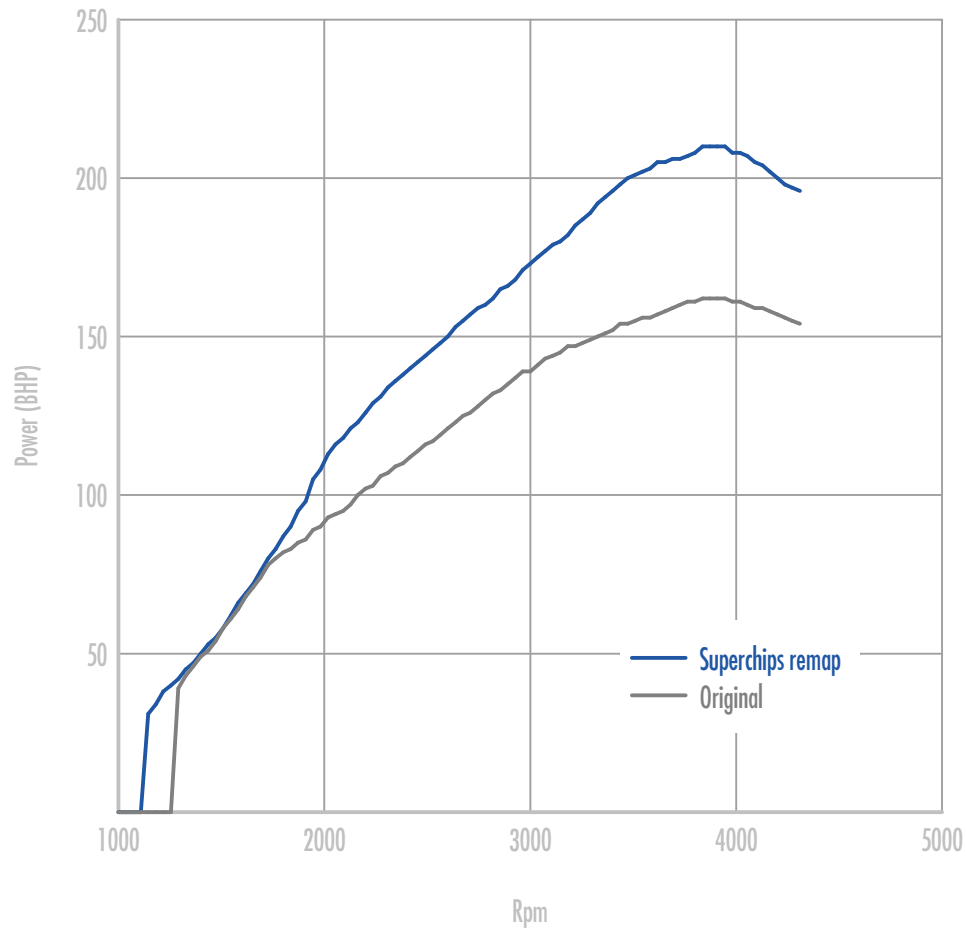

Superchips

call 01280 816781

Vehicle

Captiva 2.2 VCDi 163PS

Power

48 BHP increase @ 3588 Rpm

Superchips remap Max 210 BHP @ 3915 Rpm

Original Max 162 BHP @ 3915 Rpm

Torque

96 Nm increase @ 3443 Rpm

Superchips remap Max 417 Nm @ 2283 Rpm

Original Max 336 Nm @ 2646 Rpm