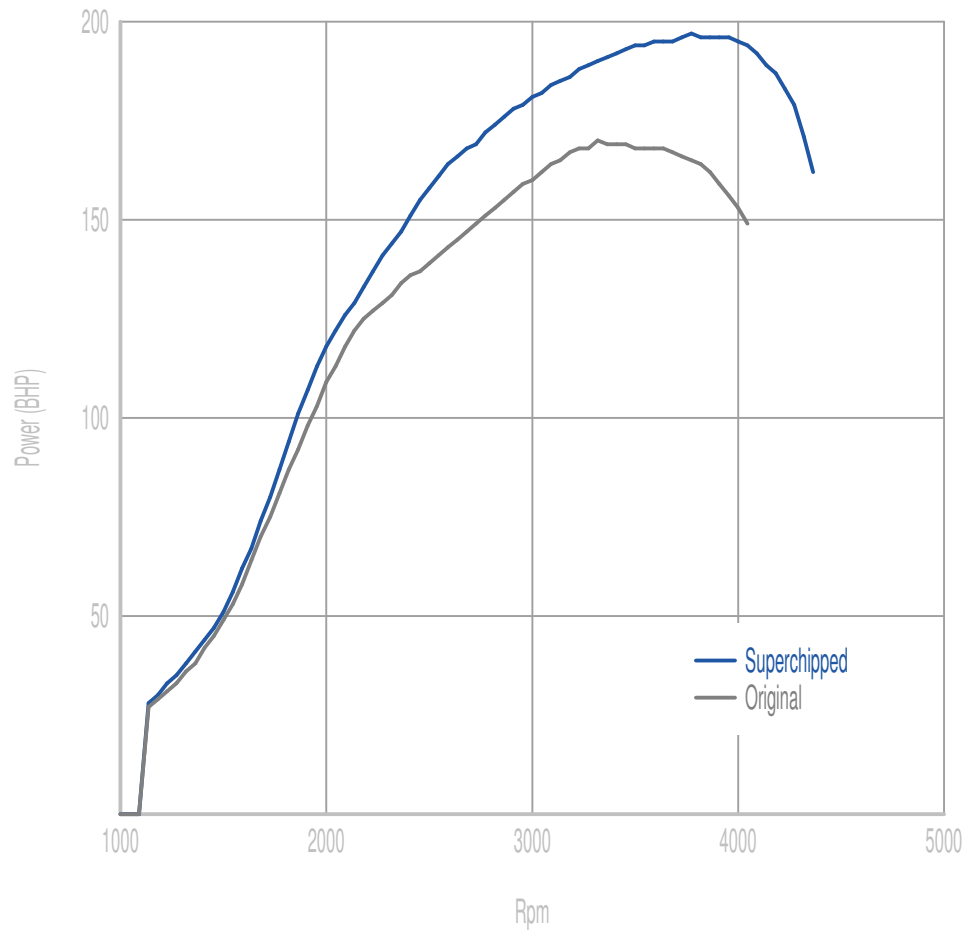

Power

32 BHP increase @ 3750 Rpm

Superchipped Max 197 BHP @ 3750 Rpm

Original Max 170 BHP @ 3428 Rpm

Torque

74 Nm increase @ 2561 Rpm

Superchipped Max 455 Nm @ 2569 Rpm

Original Max 397 Nm @ 2237 Rpm