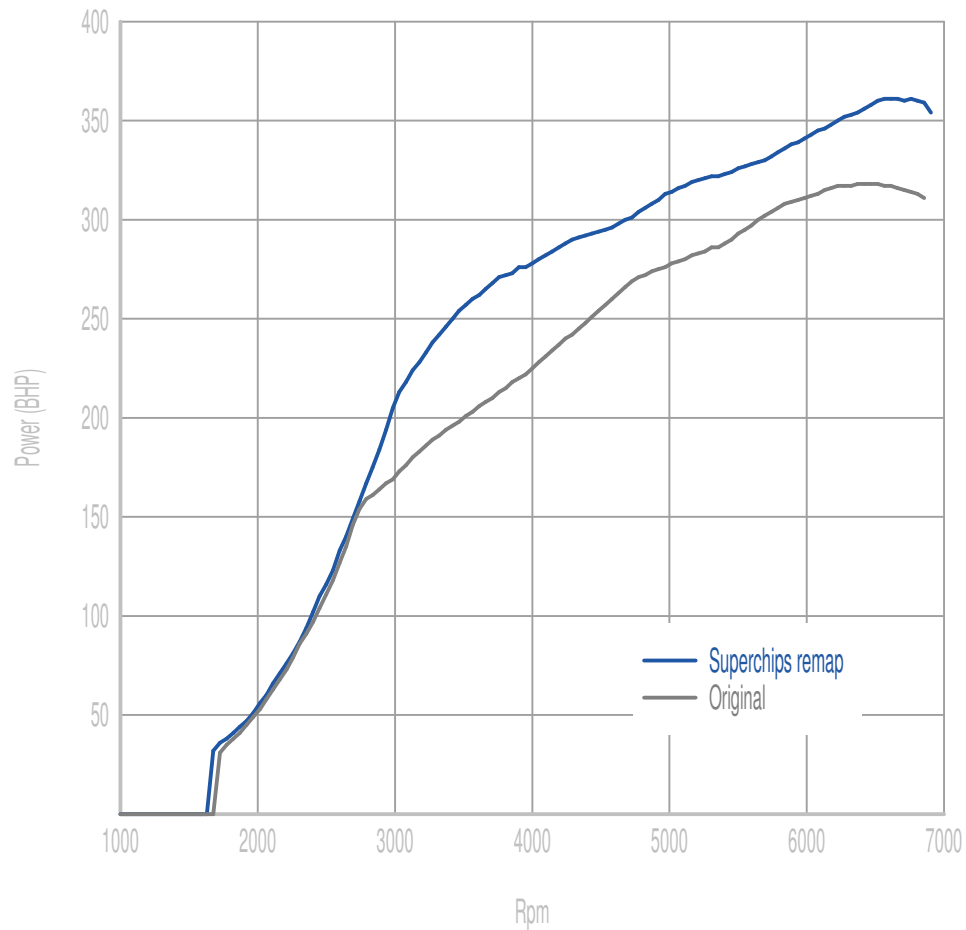

Superchips

call 01280 816781

Vehicle

Civic Type R Turbo 310PS

Power

58 BHP increase @ 3682 Rpm

Superchips remap Max 361 BHP @ 6734 Rpm

Original Max 318 BHP @ 6490 Rpm

Torque

115 Nm increase @ 3439 Rpm

Superchips remap Max 524 Nm @ 3391 Rpm

Original Max 413 Nm @ 3148 Rpm