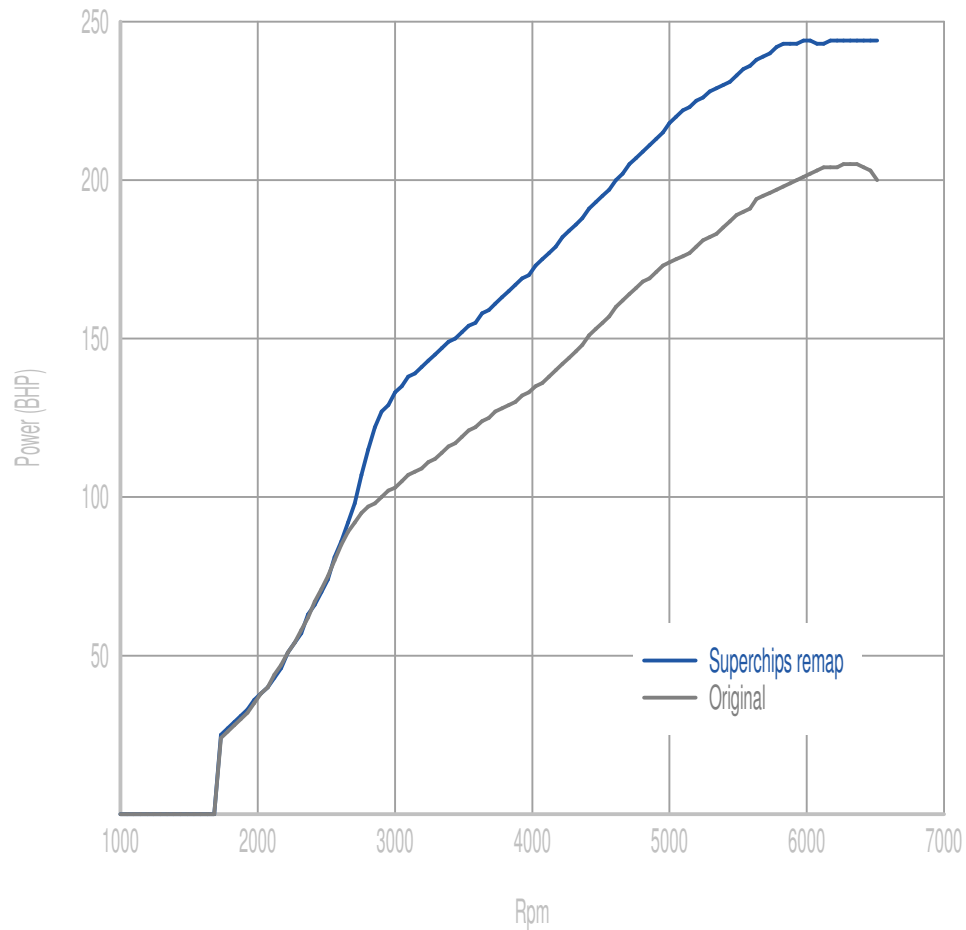

Torque

71 Nm increase @ 2977 Rpm

Superchips remap Max 318 Nm @ 3075 Rpm

Original Max 249 Nm @ 4733 Rpm