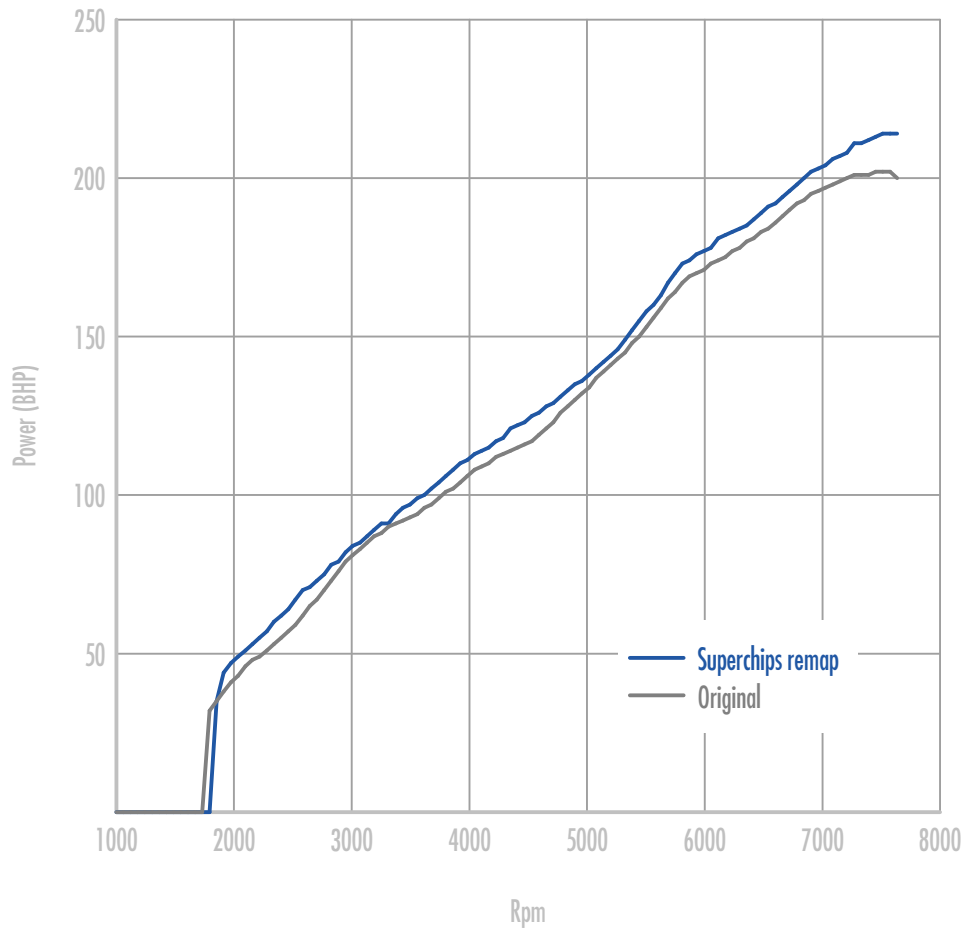

Power

12 BHP increase @ 7482 Rpm

Superchips remap Max 214 BHP @ 7604 Rpm

Original Max 202 BHP @ 7545 Rpm

Torque

16 Nm increase @ 2615 Rpm

Superchips remap Max 212 Nm @ 5779 Rpm

Original Max 204 Nm @ 5780 Rpm