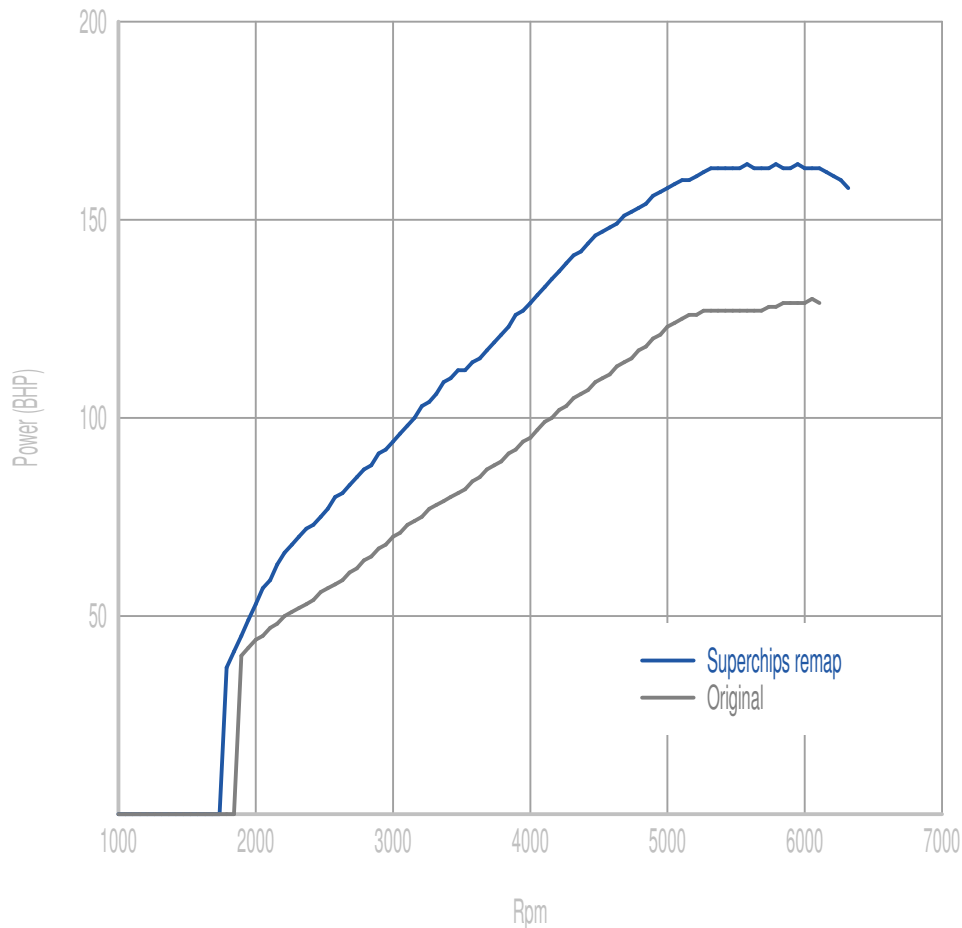

Superchips

call 01280 816781

Vehicle

1.4T 120PS Ecotec - A14 NEL

Power

37 BHP increase @ 4401 Rpm

Superchips remap Max 164 BHP @ 5921 Rpm

Original Max 130 BHP @ 6024 Rpm

Torque

63 Nm increase @ 3353 Rpm

Superchips remap Max 233 Nm @ 4244 Rpm

Original Max 174 Nm @ 4871 Rpm