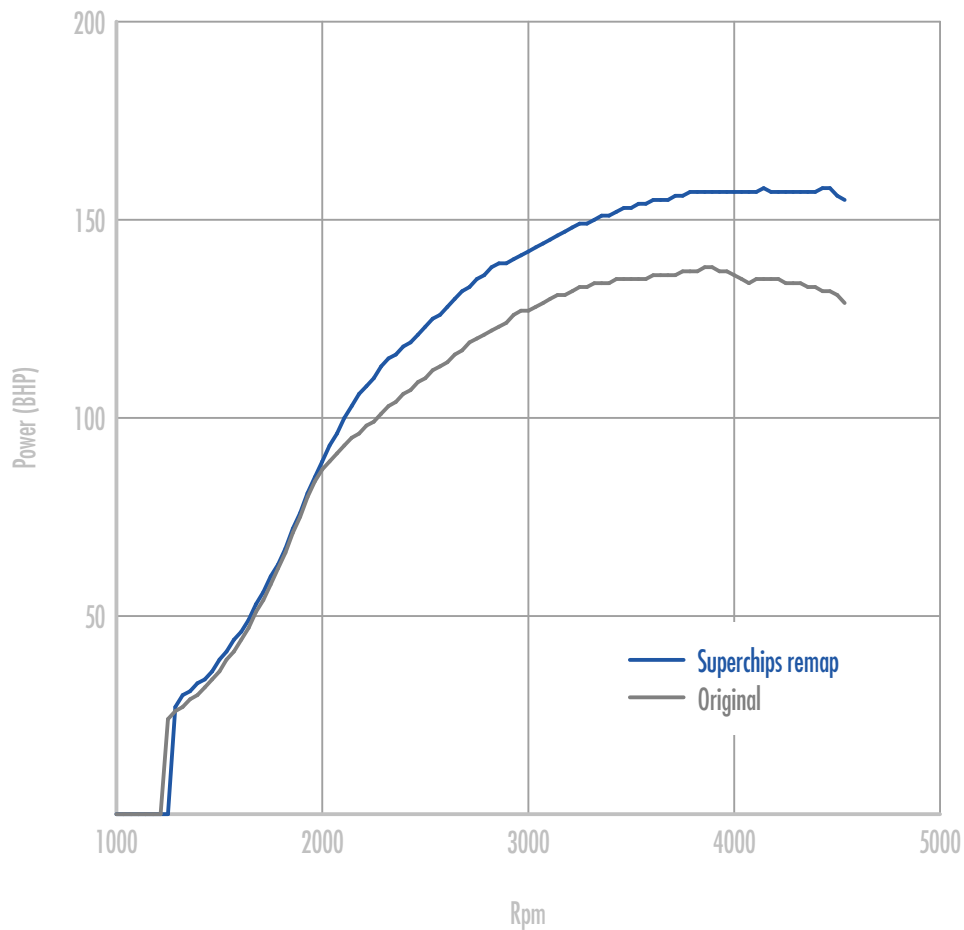

Superchips

call 01280 816781

Vehicle

Corsa 1.7CDTI 130PS

Power

26 BHP increase @ 4422 Rpm

Superchips remap Max 158 BHP @ 4458 Rpm

Original Max 138 BHP @ 3873 Rpm

Torque

39 Nm increase @ 2675 Rpm

Superchips remap Max 352 Nm @ 2318 Rpm

Original Max 317 Nm @ 2132 Rpm