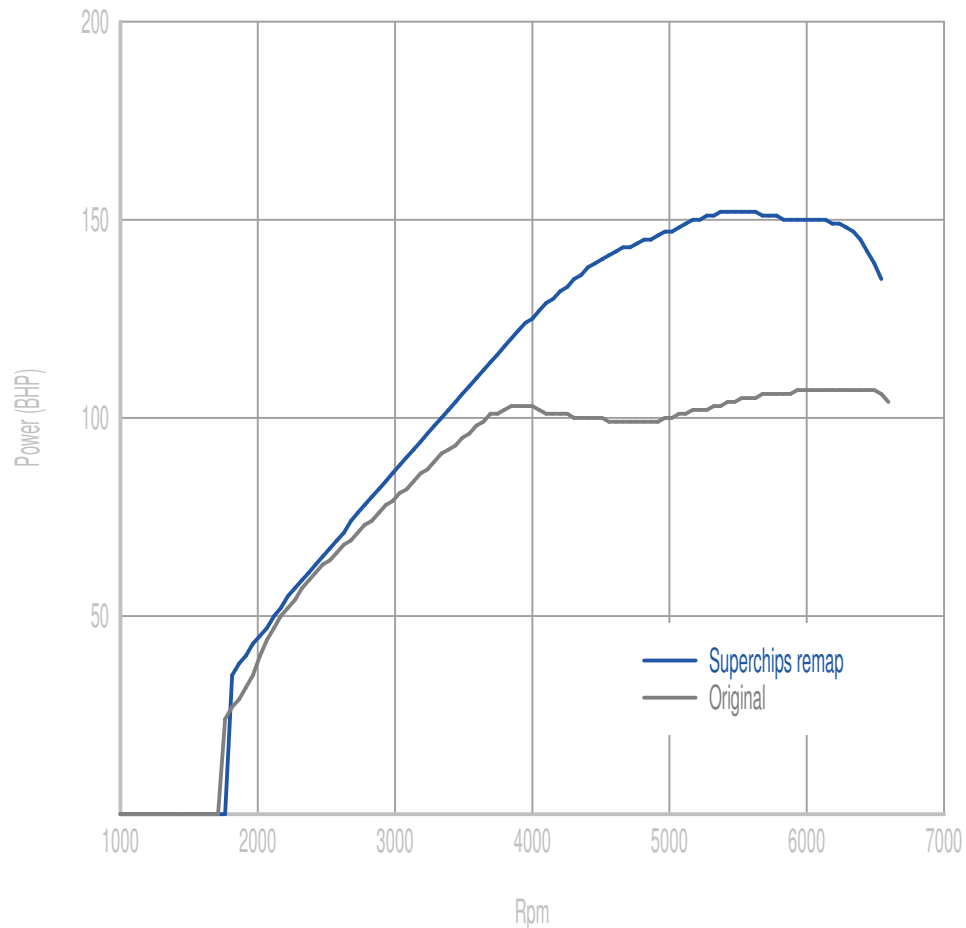

Superchips

call 01280 816781

Vehicle

Vauxhall Corsa 1.4T 100PS

Power

49 BHP increase @ 5244 Rpm

Superchips remap Max 152 BHP @ 5657 Rpm

Original Max 107 BHP @ 6466 Rpm

Torque

61 Nm increase @ 4429 Rpm

Superchips remap Max 222 Nm @ 3960 Rpm

Original Max 195 Nm @ 3309 Rpm