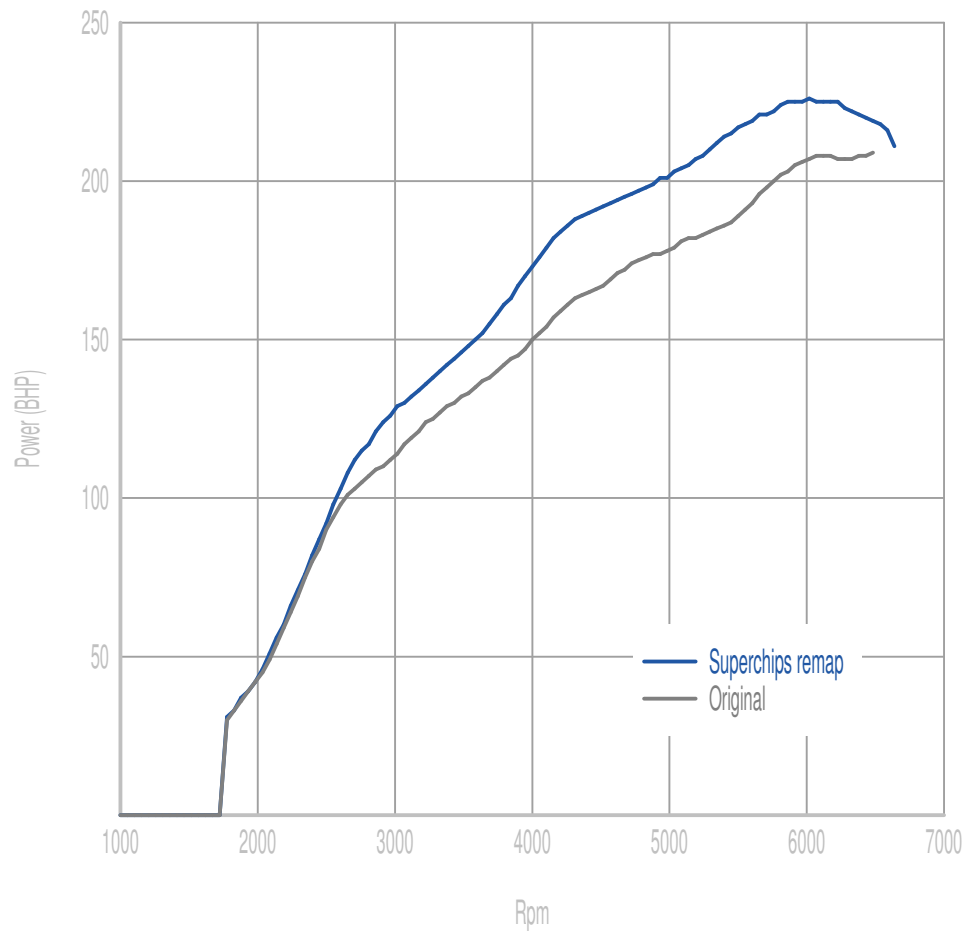

Superchips

call 01280 816781

Vehicle

Corsa E VXR

Power

28 BHP increase @ 5361 Rpm

Superchips remap Max 226 BHP @ 5983 Rpm

Original Max 209 BHP @ 6443 Rpm

Torque

43 Nm increase @ 4072 Rpm

Superchips remap Max 313 Nm @ 4126 Rpm

Original Max 275 Nm @ 3196 Rpm