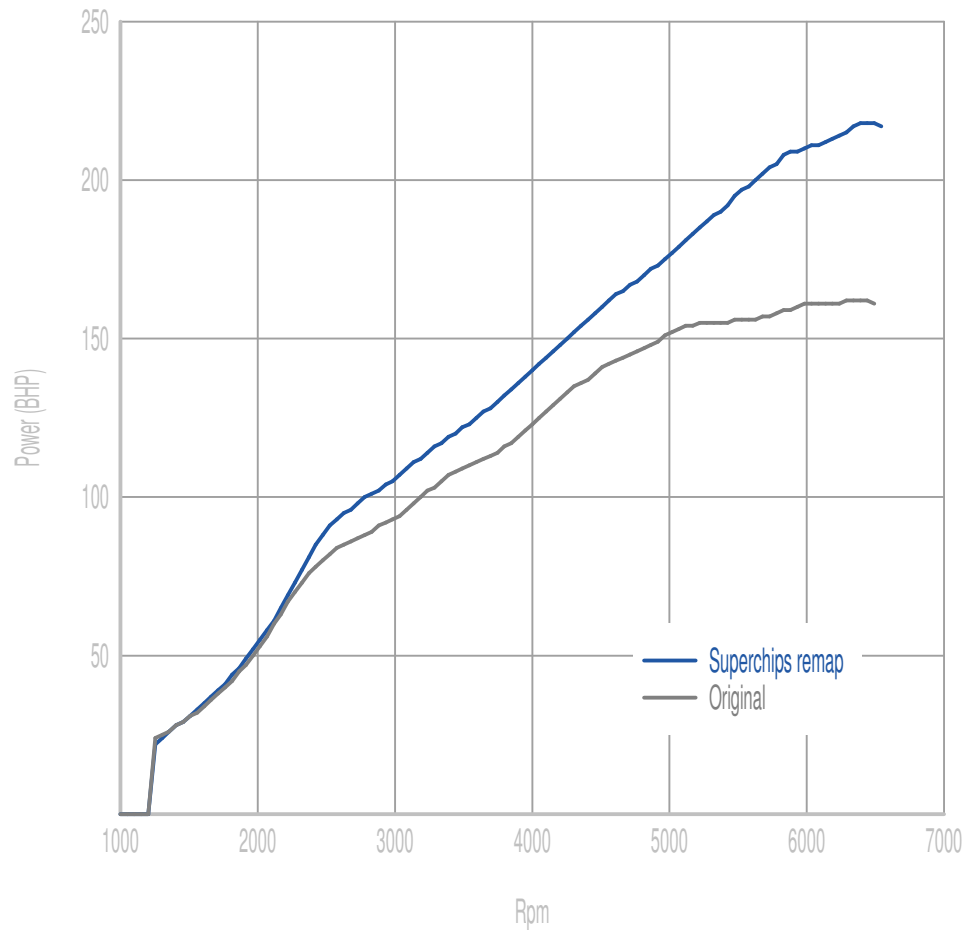

Power

51 BHP increase @ 6136 Rpm

Superchips remap Max 218 BHP @ 6466 Rpm

Original Max 162 BHP @ 6442 Rpm

Torque

61 Nm increase @ 5829 Rpm

Superchips remap Max 260 Nm @ 2596 Rpm

Original Max 233 Nm @ 2556 Rpm