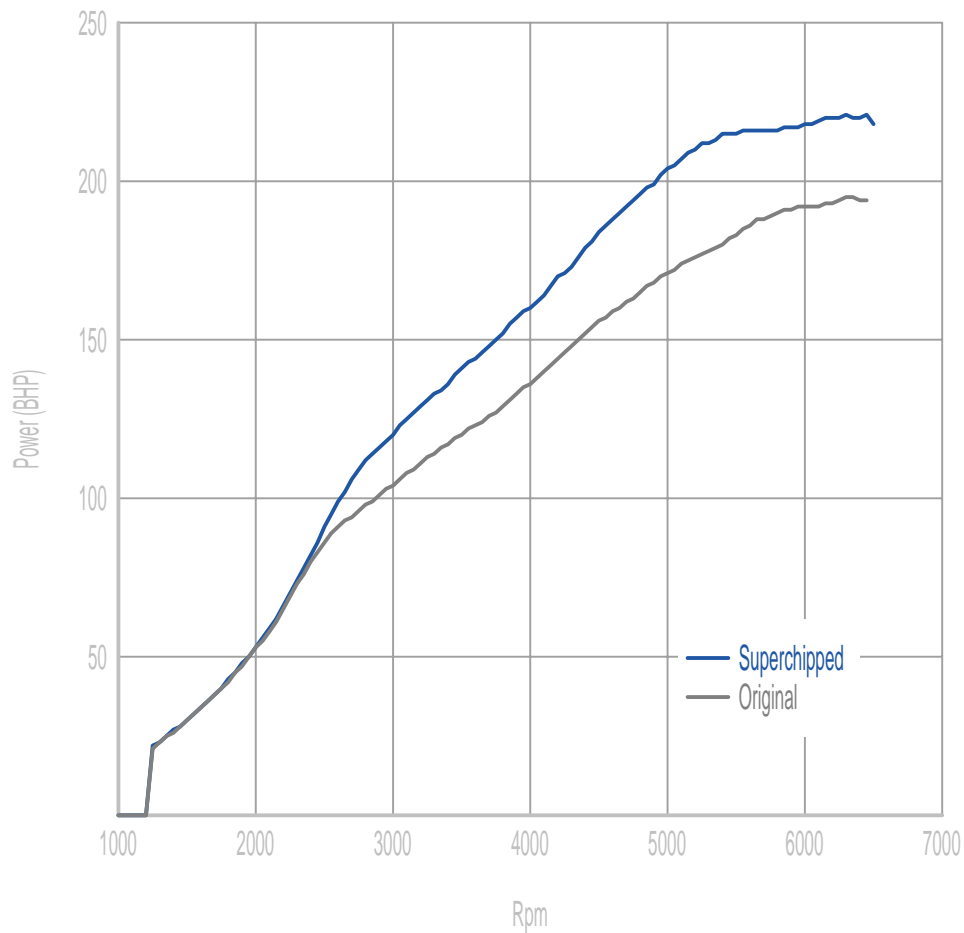

**Power**

**35 BHP increase @ 5281 Rpm**

Superchipped Max 221 BHP @ 6419 Rpm

Original Max 195 BHP @ 6398 Rpm

**Torque**

**50 Nm increase @ 4672 Rpm**

Superchipped Max 292 Nm @ 4463 Rpm

Original Max 249 Nm @ 2539 Rpm