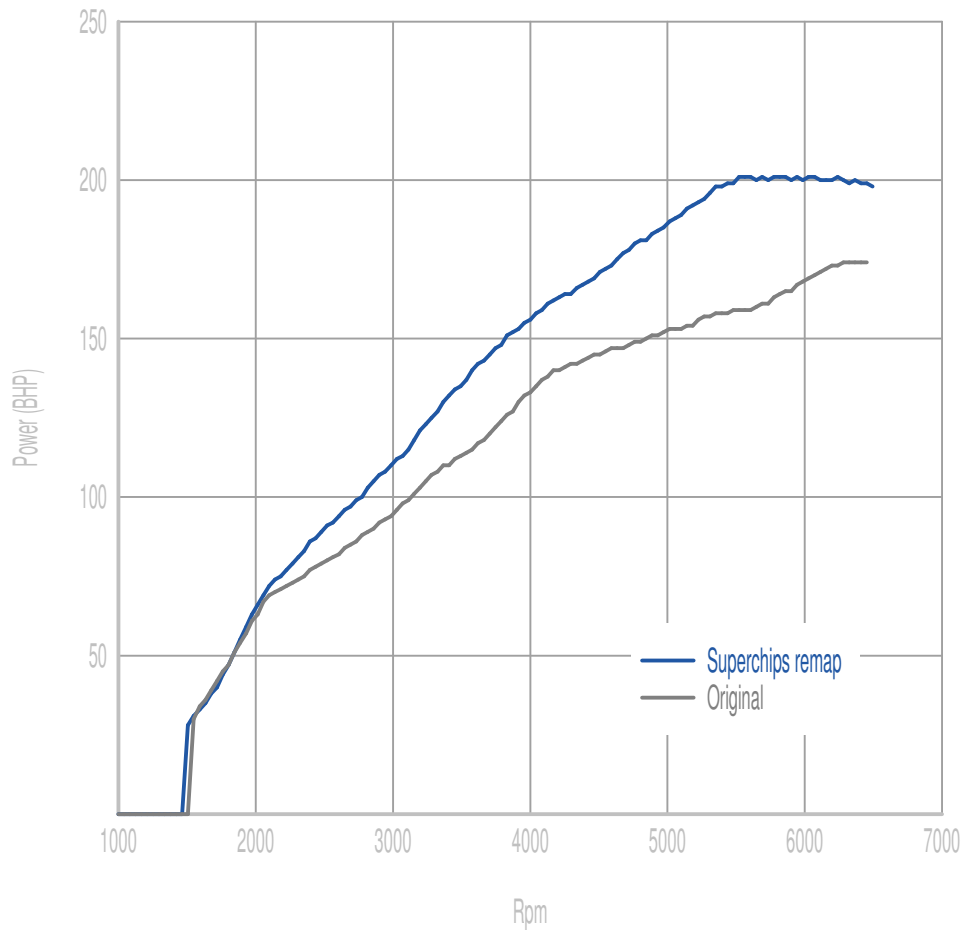

Superchips

call 01280 816781

Vehicle

DS3 1.6THP 156PS

Power

42 BHP increase @ 5494 Rpm

Superchips remap Max 201 BHP @ 6213 Rpm

Original Max 174 BHP @ 6424 Rpm

Torque

55 Nm increase @ 5494 Rpm

Superchips remap Max 282 Nm @ 3804 Rpm

Original Max 240 Nm @ 4057 Rpm