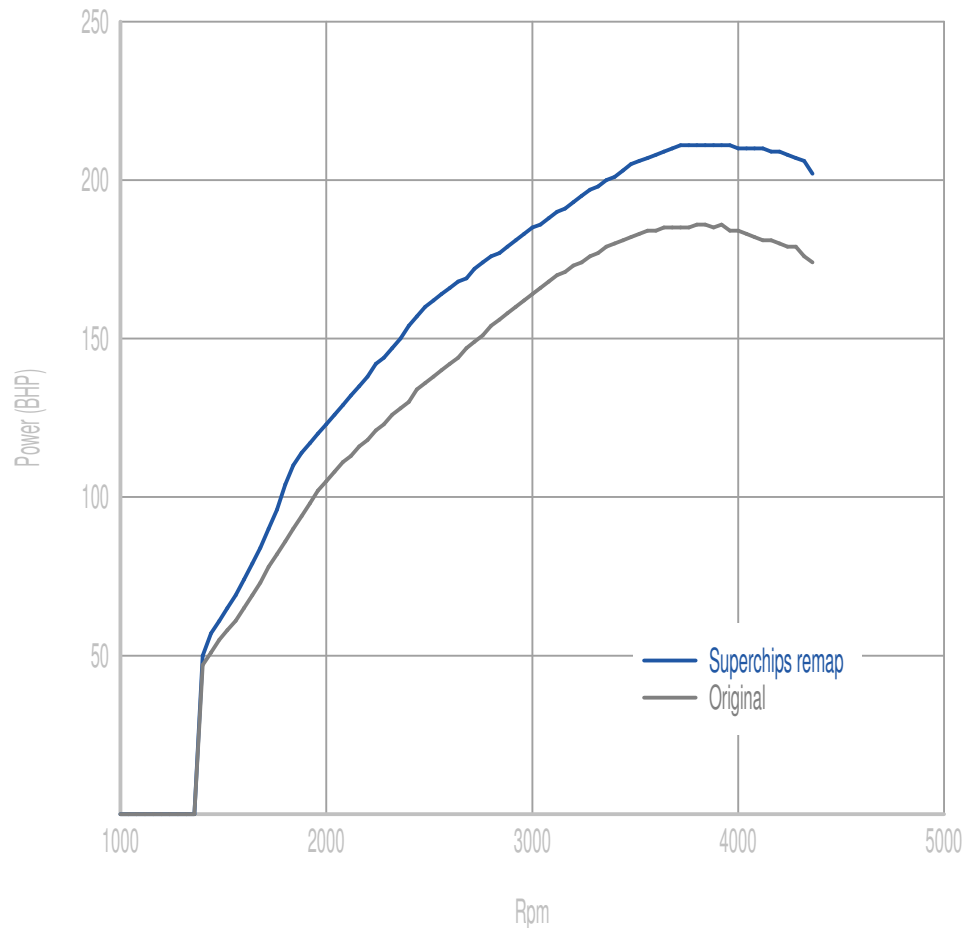

## Power

**26 BHP increase @ 3693 Rpm**

Superchips remap Max 211 BHP @ 3935 Rpm

Original Max 186 BHP @ 3892 Rpm

## Torque

**77 Nm increase @ 1826 Rpm**

Superchips remap Max 461 Nm @ 2424 Rpm

Original Max 393 Nm @ 2422 Rpm