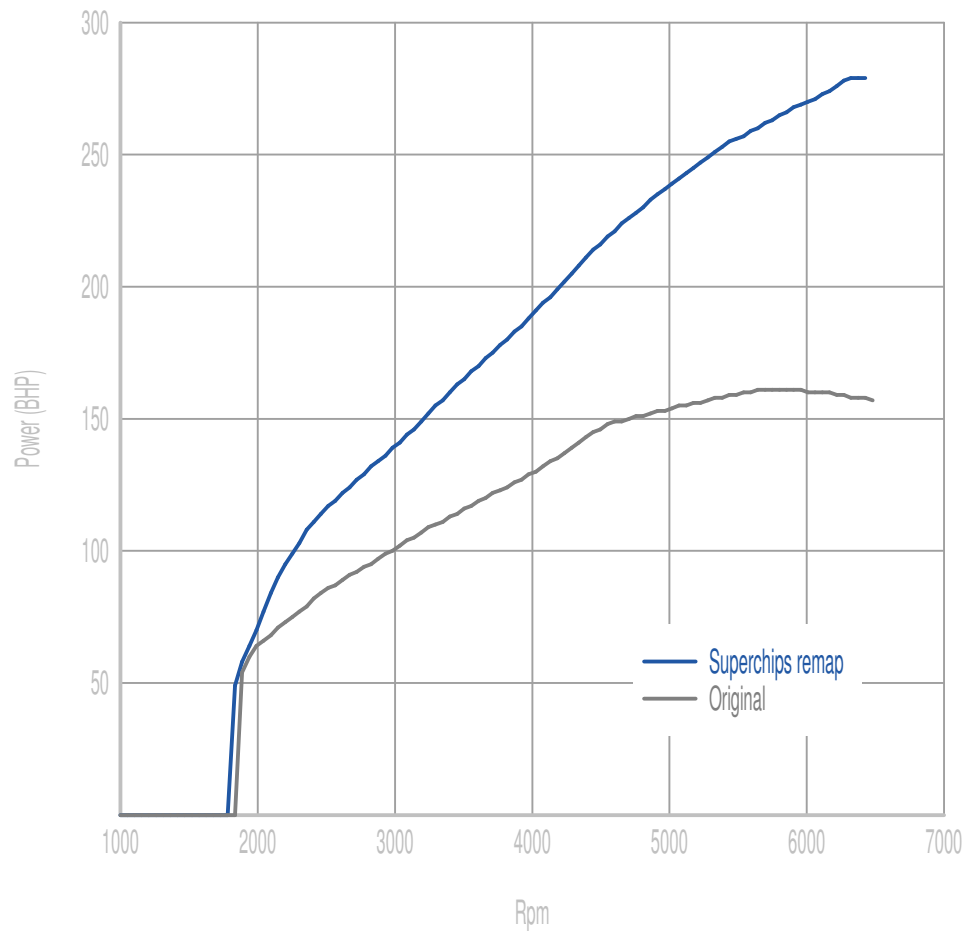

Superchips

call 01280 816781

Vehicle

E89 Z4 18i

Power

121 BHP increase @ 6277 Rpm

Superchips remap Max 279 BHP @ 6379 Rpm

Original Max 161 BHP @ 5914 Rpm

Torque

132 Nm increase @ 6070 Rpm

Superchips remap Max 344 Nm @ 4356 Rpm

Original Max 245 Nm @ 2490 Rpm