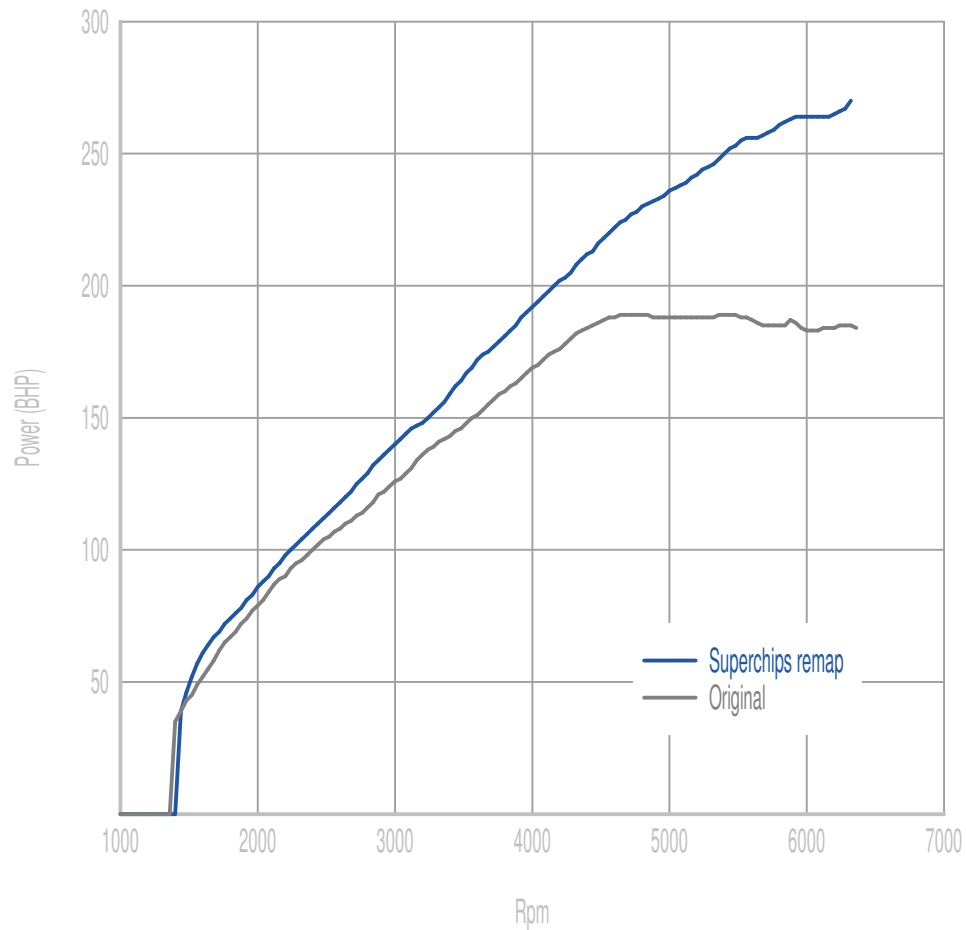

## Power

**81 BHP increase @ 6123 Rpm**

Superchips remap Max 270 BHP @ 6452 Rpm

Original Max 189 BHP @ 5464 Rpm

## Torque

**75 Nm increase @ 5548 Rpm**

Superchips remap Max 336 Nm @ 4192 Rpm

Original Max 305 Nm @ 3174 Rpm