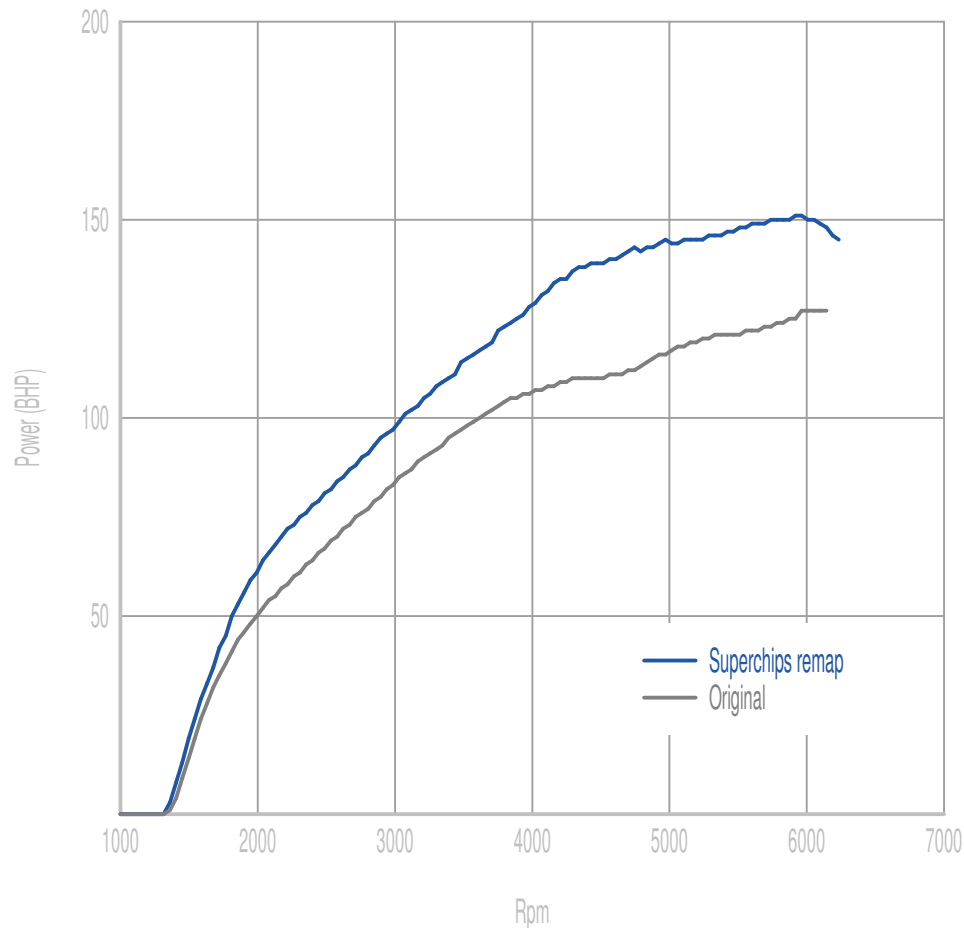

Superchips

call 01280 816781

Vehicle

1.0 EcoBoost 125PS

Power

31 BHP increase @ 4728 Rpm

Superchips remap Max 151 BHP @ 5944 Rpm

Original Max 127 BHP @ 6124 Rpm

Torque

47 Nm increase @ 4413 Rpm

Superchips remap Max 234 Nm @ 2882 Rpm

Original Max 200 Nm @ 3152 Rpm