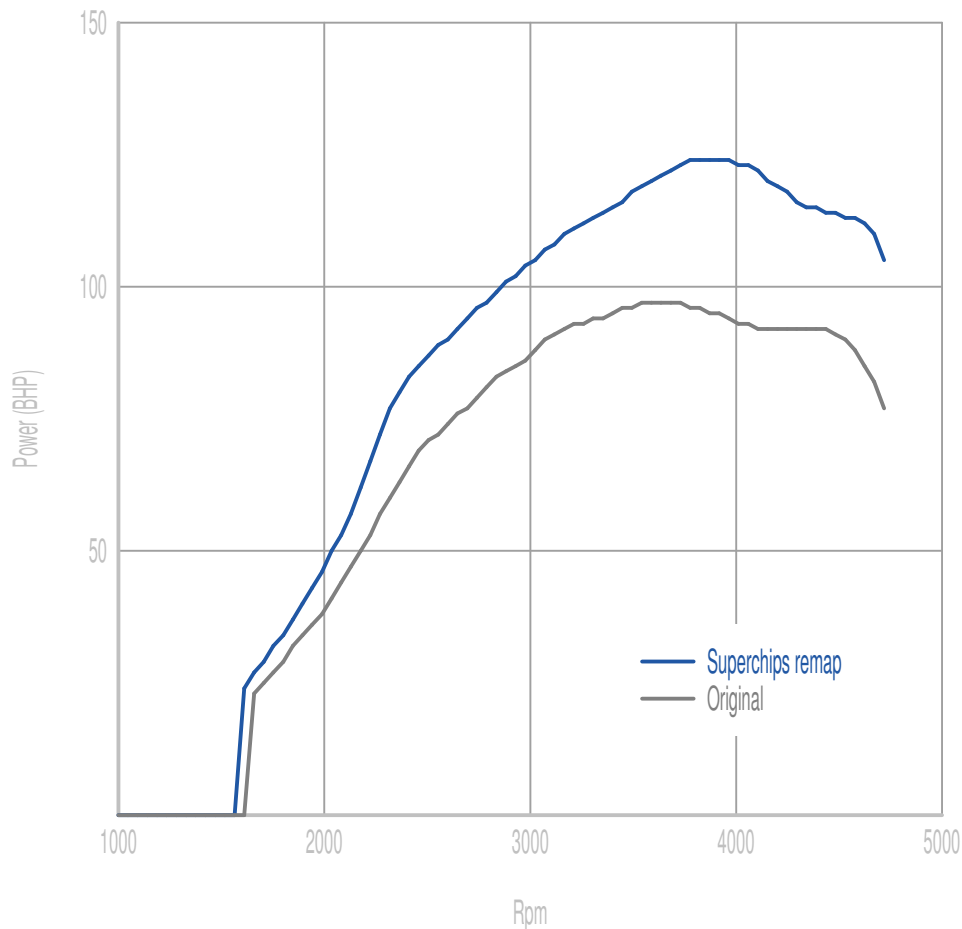

## Power

**30 BHP increase @ 3964 Rpm**

Superchips remap Max 124 BHP @ 3964 Rpm

Original Max 97 BHP @ 3722 Rpm

## Torque

**54 Nm increase @ 3964 Rpm**

Superchips remap Max 249 Nm @ 2737 Rpm

Original Max 208 Nm @ 2827 Rpm