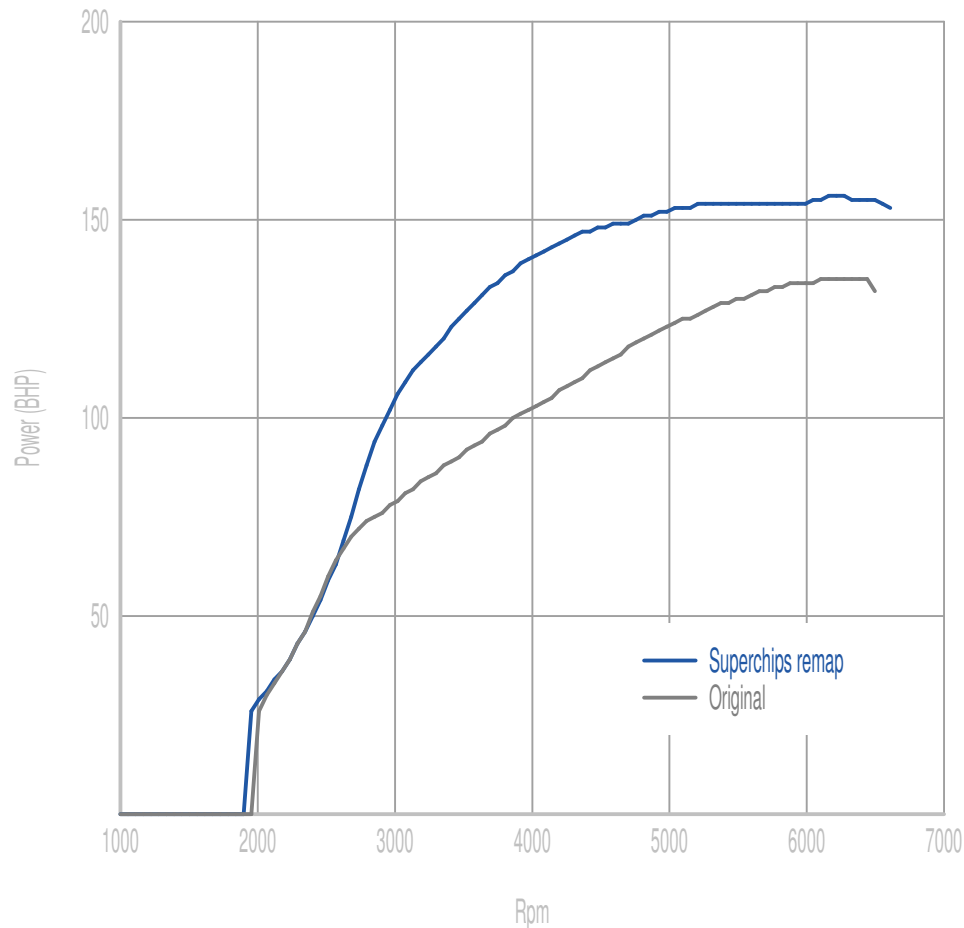

Superchips

call 01280 816781

Vehicle

EcoSport 1.0 125ps Euro 6

Power

38 BHP increase @ 3762 Rpm

Superchips remap Max 156 BHP @ 6232 Rpm

Original Max 135 BHP @ 6401 Rpm

Torque

73 Nm increase @ 3593 Rpm

Superchips remap Max 258 Nm @ 3369 Rpm

Original Max 191 Nm @ 2751 Rpm