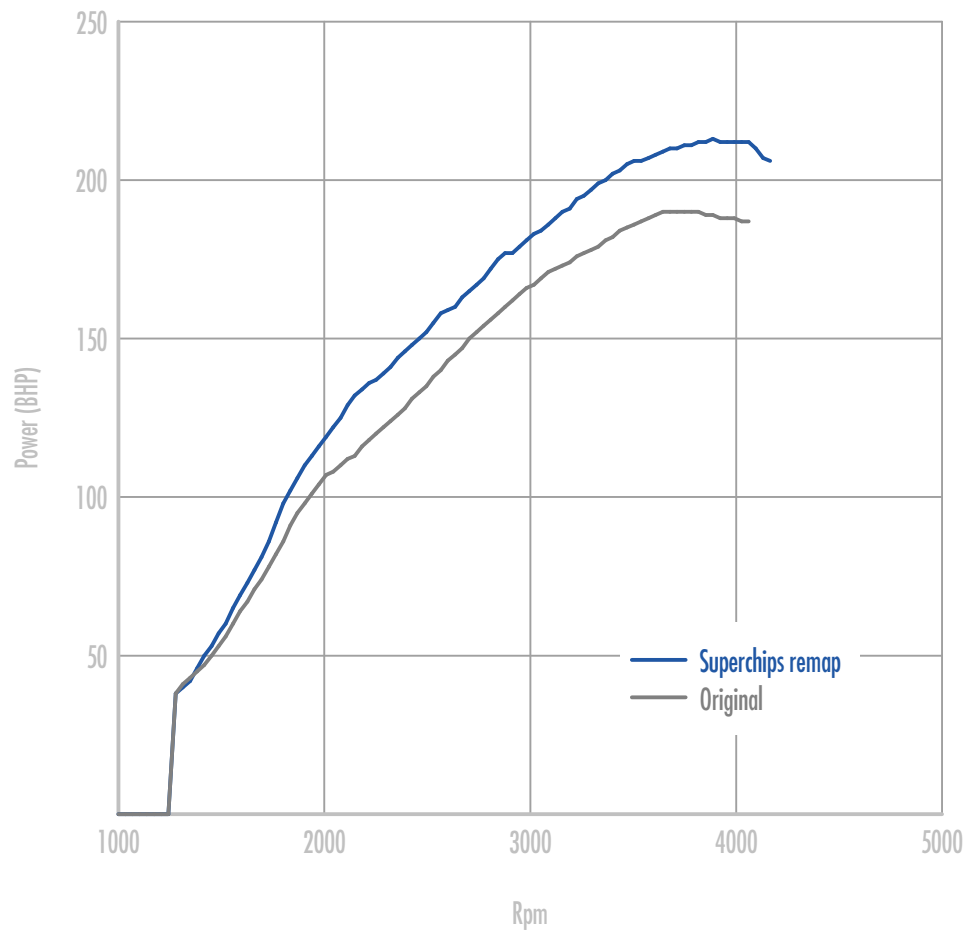

## Power

**25 BHP increase @ 3867 Rpm**

Superchips remap Max 213 BHP @ 3733 Rpm

Original Max 190 BHP @ 3800 Rpm

## Torque

**78 Nm increase @ 2051 Rpm**

Superchips remap Max 456 Nm @ 2051 Rpm

Original Max 398 Nm @ 2893 Rpm