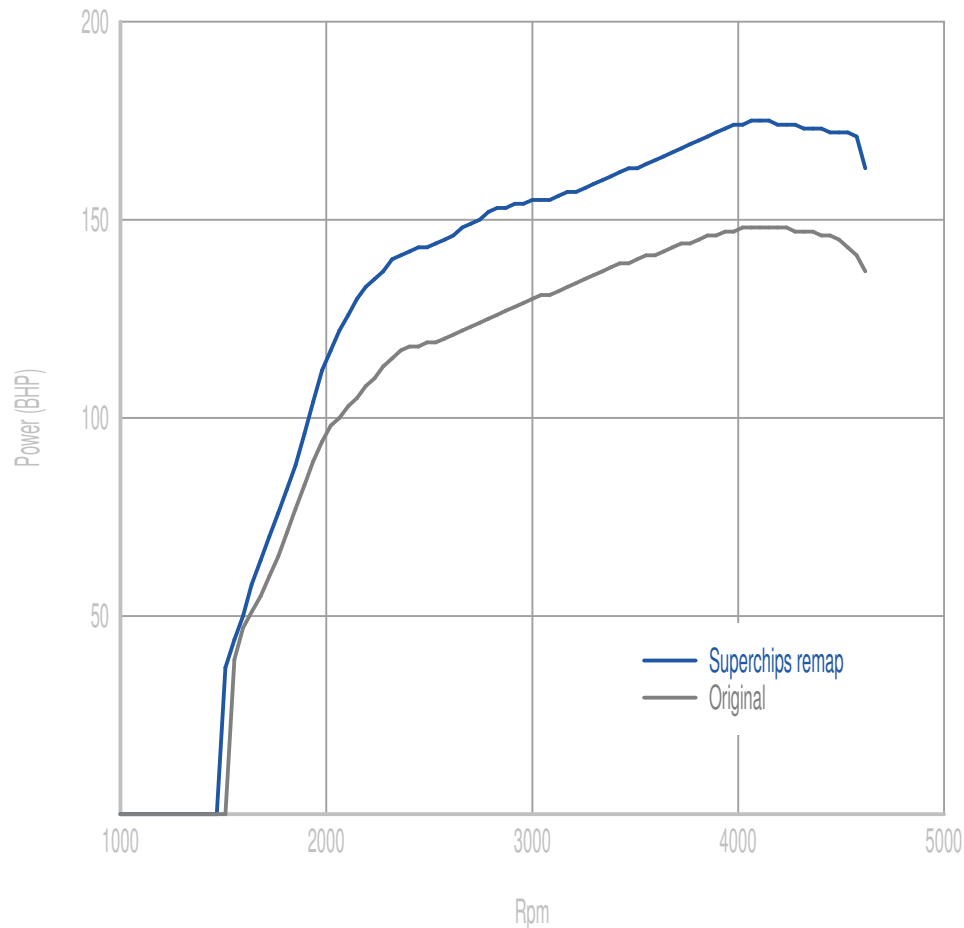

Superchips

call 01280 816781

Vehicle

Ingenium 2.0d 150PS EU6

Power

27 BHP increase @ 2769 Rpm

Superchips remap Max 175 BHP @ 4138 Rpm

Original Max 148 BHP @ 4217 Rpm

Torque

84 Nm increase @ 2130 Rpm

Superchips remap Max 435 Nm @ 2176 Rpm

Original Max 355 Nm @ 2257 Rpm