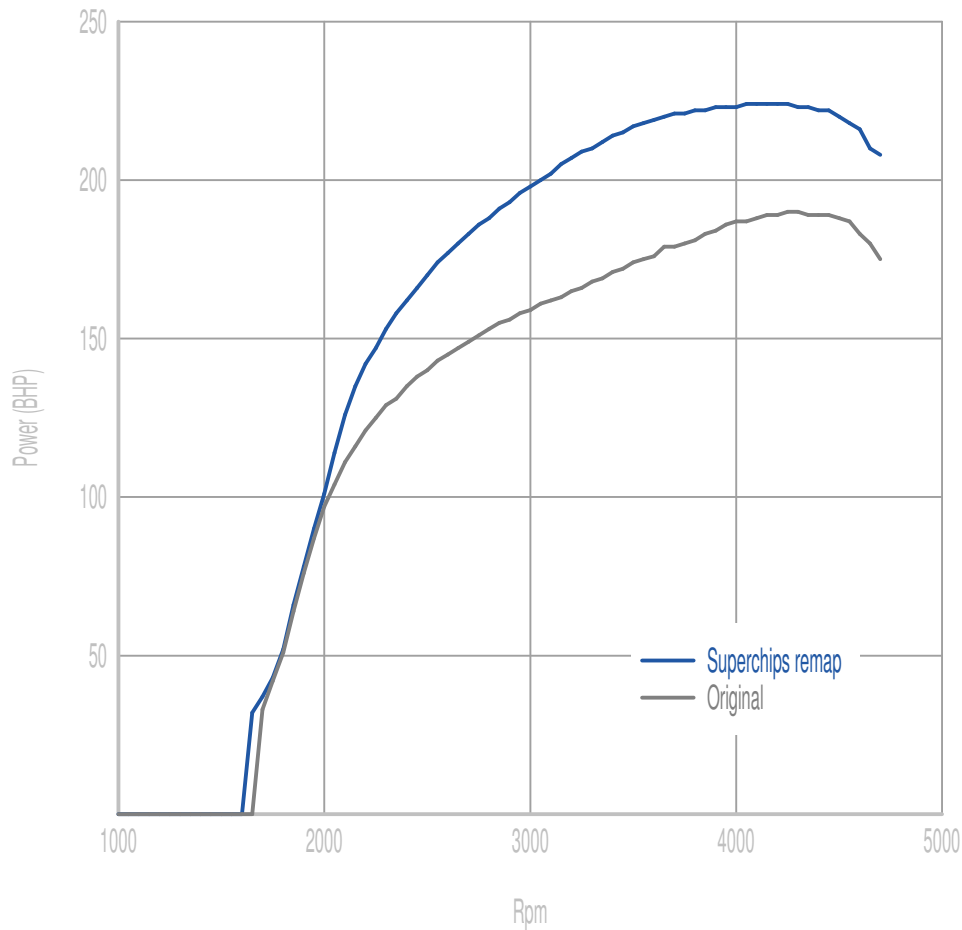

## Power

**43 BHP increase @ 3247 Rpm**

Superchips remap Max 224 BHP @ 4247 Rpm

Original Max 190 BHP @ 4295 Rpm

## Torque

**94 Nm increase @ 3147 Rpm**

Superchips remap Max 485 Nm @ 2548 Rpm

Original Max 401 Nm @ 2447 Rpm