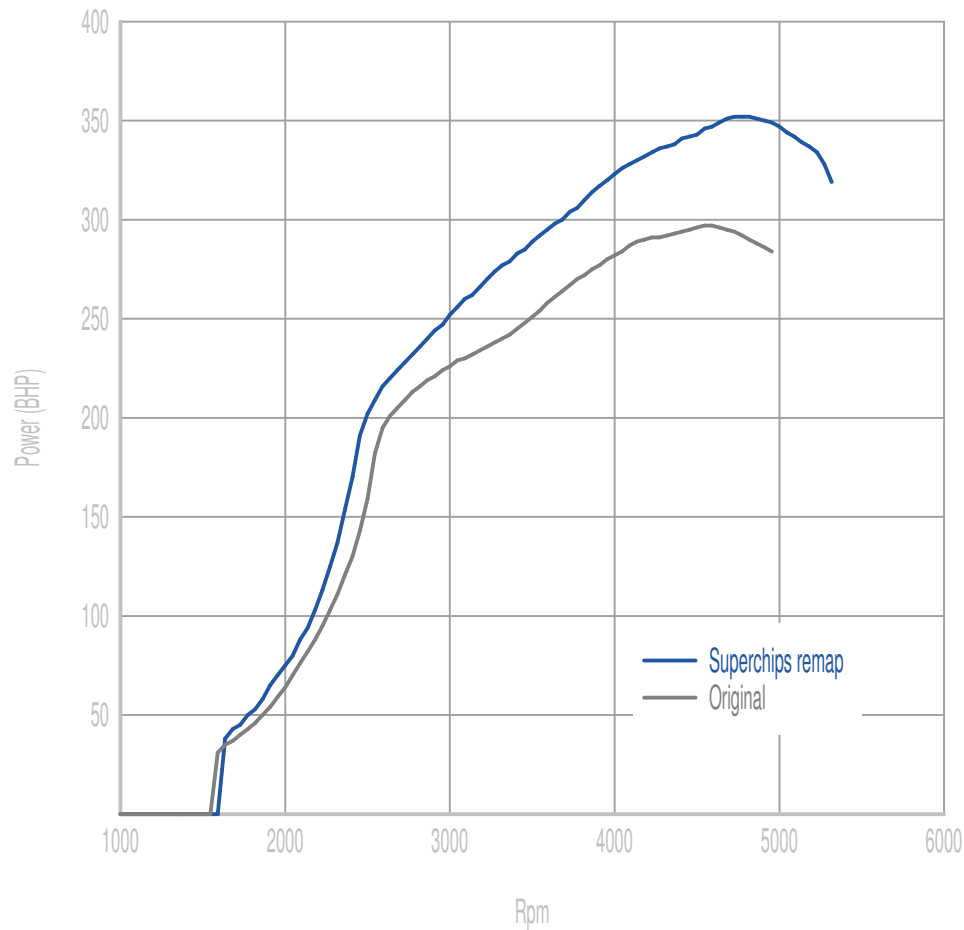

Superchips

call 01280 816781

Vehicle

F10/F11 535d 300PS

Power

56 BHP increase @ 4651 Rpm

Superchips remap Max 352 BHP @ 4788 Rpm

Original Max 297 BHP @ 4555 Rpm

Torque

80 Nm increase @ 3283 Rpm

Superchips remap Max 604 Nm @ 2872 Rpm

Original Max 554 Nm @ 2733 Rpm