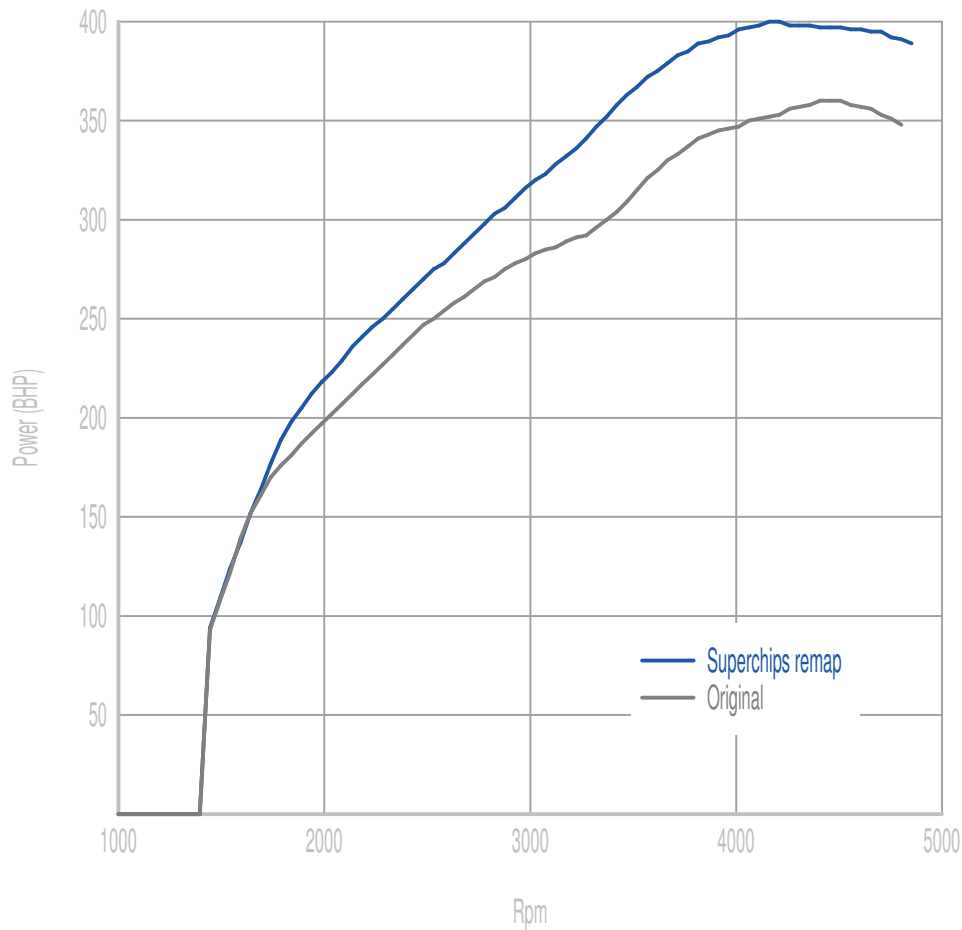

Superchips

call 01280 816781

Vehicle

F15 X5 M50d

Power

54 BHP increase @ 3402 Rpm

Superchips remap Max 400 BHP @ 4200 Rpm

Original Max 360 BHP @ 4487 Rpm

Torque

111 Nm increase @ 3402 Rpm

Superchips remap Max 790 Nm @ 2124 Rpm

Original Max 713 Nm @ 2465 Rpm