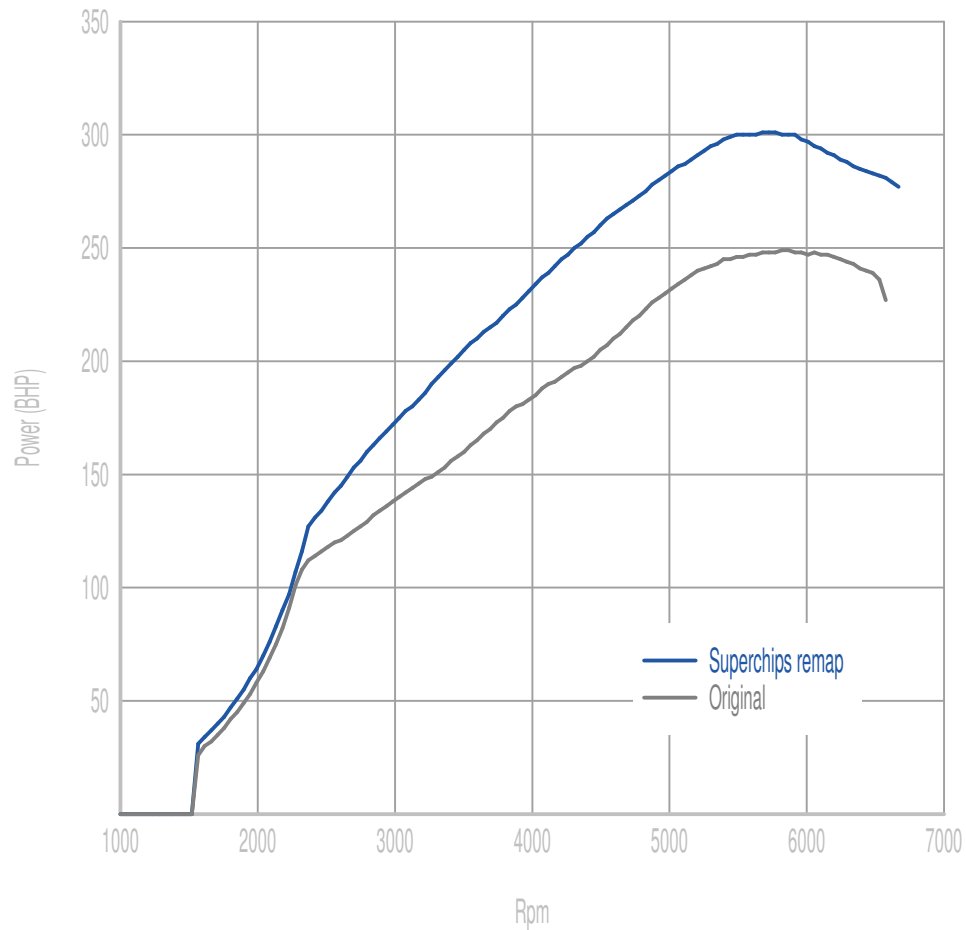

Superchips

call 01280 816781

Vehicle

Mini F56 JCW 2.0 231hp

Power

56 BHP increase @ 4529 Rpm

Superchips remap Max 301 BHP @ 5756 Rpm

Original Max 249 BHP @ 5850 Rpm

Torque

92 Nm increase @ 3350 Rpm

Superchips remap Max 417 Nm @ 3444 Rpm

Original Max 337 Nm @ 2359 Rpm