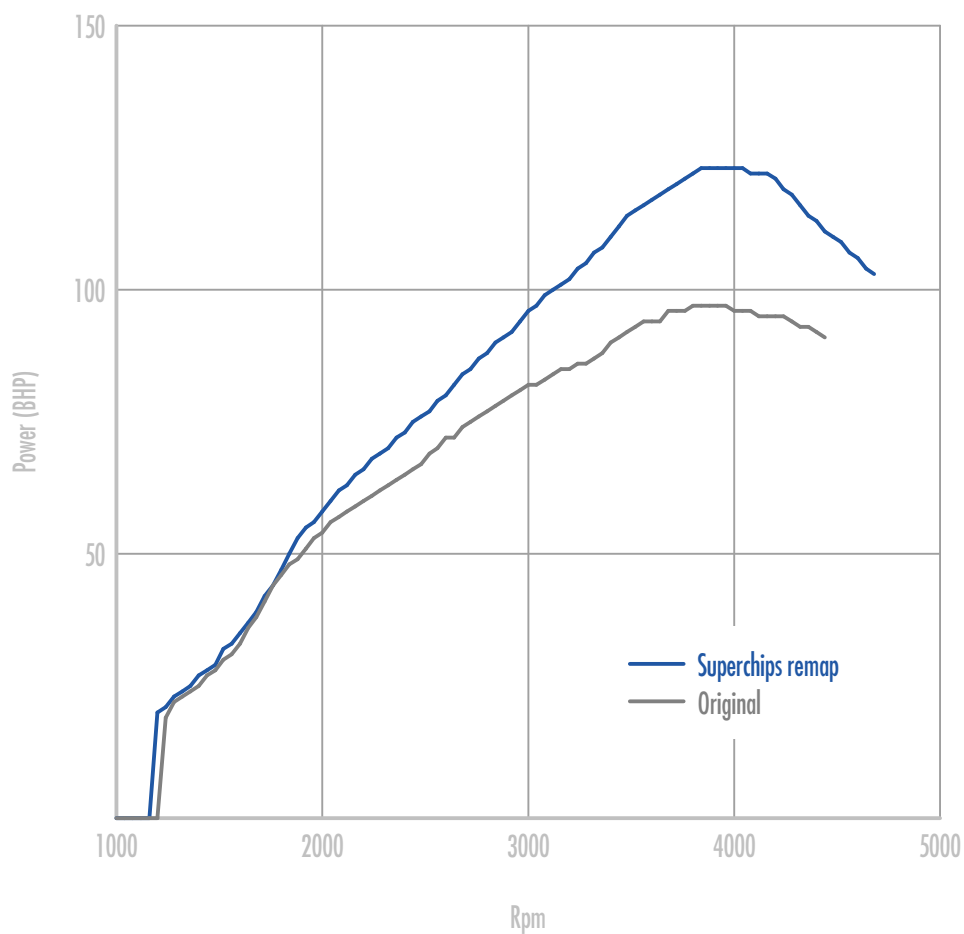

Power

26 BHP increase @ 3822 Rpm

Superchips remap Max 123 BHP @ 4023 Rpm

Original Max 97 BHP @ 3942 Rpm

Torque

48 Nm increase @ 3822 Rpm

Superchips remap Max 234 Nm @ 3460 Rpm

Original Max 197 Nm @ 2011 Rpm