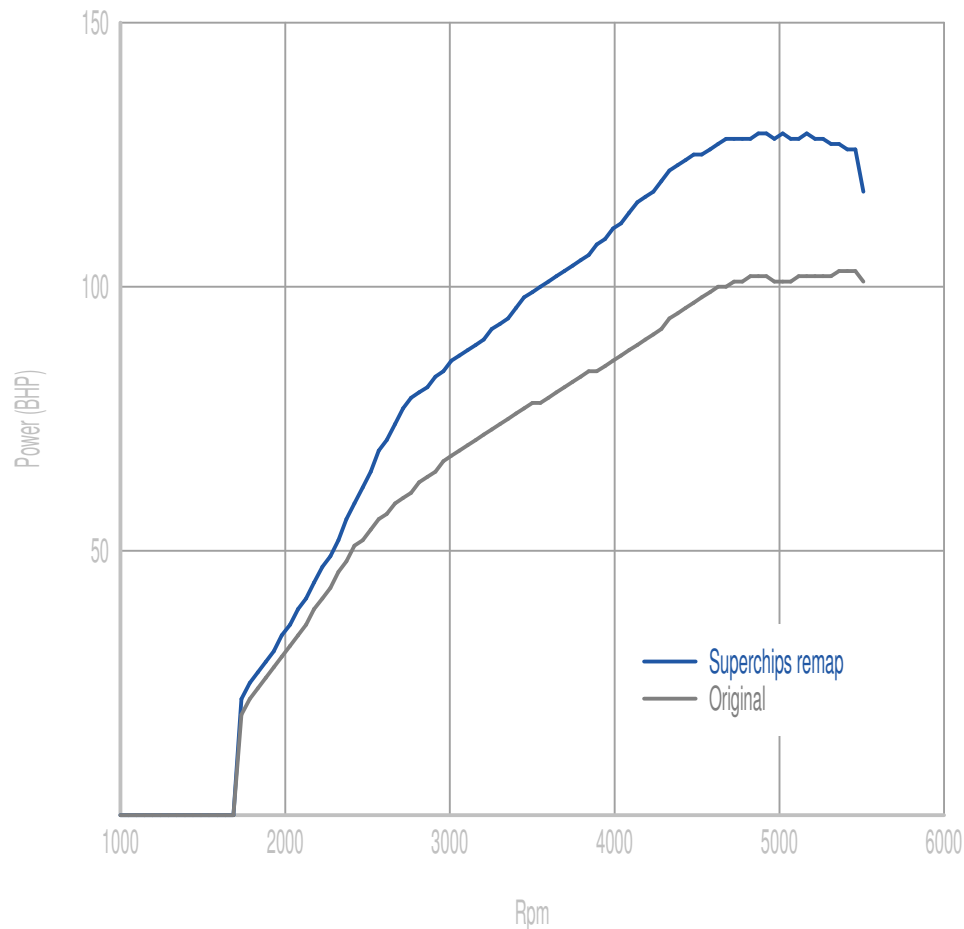

## Power

**28 BHP increase @ 4277 Rpm**

Superchips remap Max 129 BHP @ 5162 Rpm

Original Max 103 BHP @ 5457 Rpm

## Torque

**47 Nm increase @ 4277 Rpm**

Superchips remap Max 203 Nm @ 2753 Rpm

Original Max 161 Nm @ 2950 Rpm