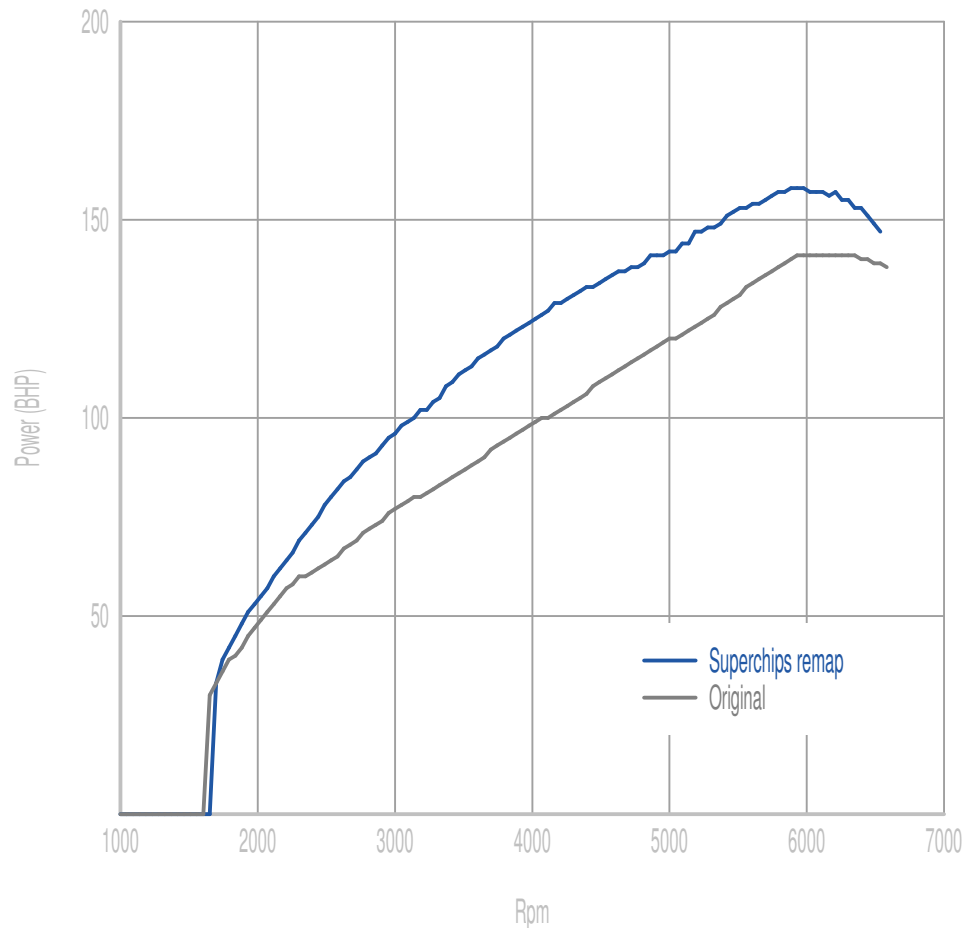

## Power

**24 BHP increase @ 4641 Rpm**

Superchips remap Max 158 BHP @ 5939 Rpm

Original Max 141 BHP @ 6312 Rpm

## Torque

**52 Nm increase @ 3574 Rpm**

Superchips remap Max 230 Nm @ 2737 Rpm

Original Max 187 Nm @ 2274 Rpm