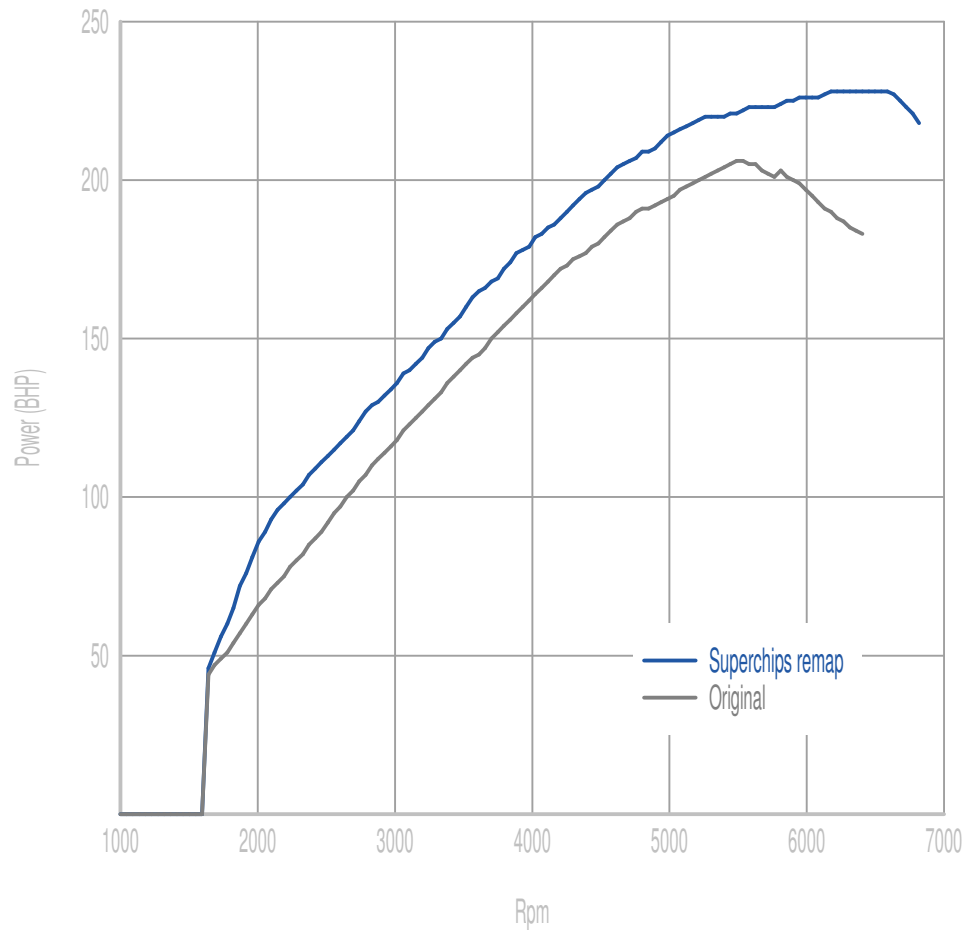

Superchips

call 01280 816781

Vehicle

Fiesta ST 1.6 EcoBoost - Stage 1

Power

38 BHP increase @ 6235 Rpm

Superchips remap Max 228 BHP @ 6654 Rpm

Original Max 206 BHP @ 5498 Rpm

Torque

73 Nm increase @ 2140 Rpm

Superchips remap Max 322 Nm @ 2792 Rpm

Original Max 292 Nm @ 3986 Rpm