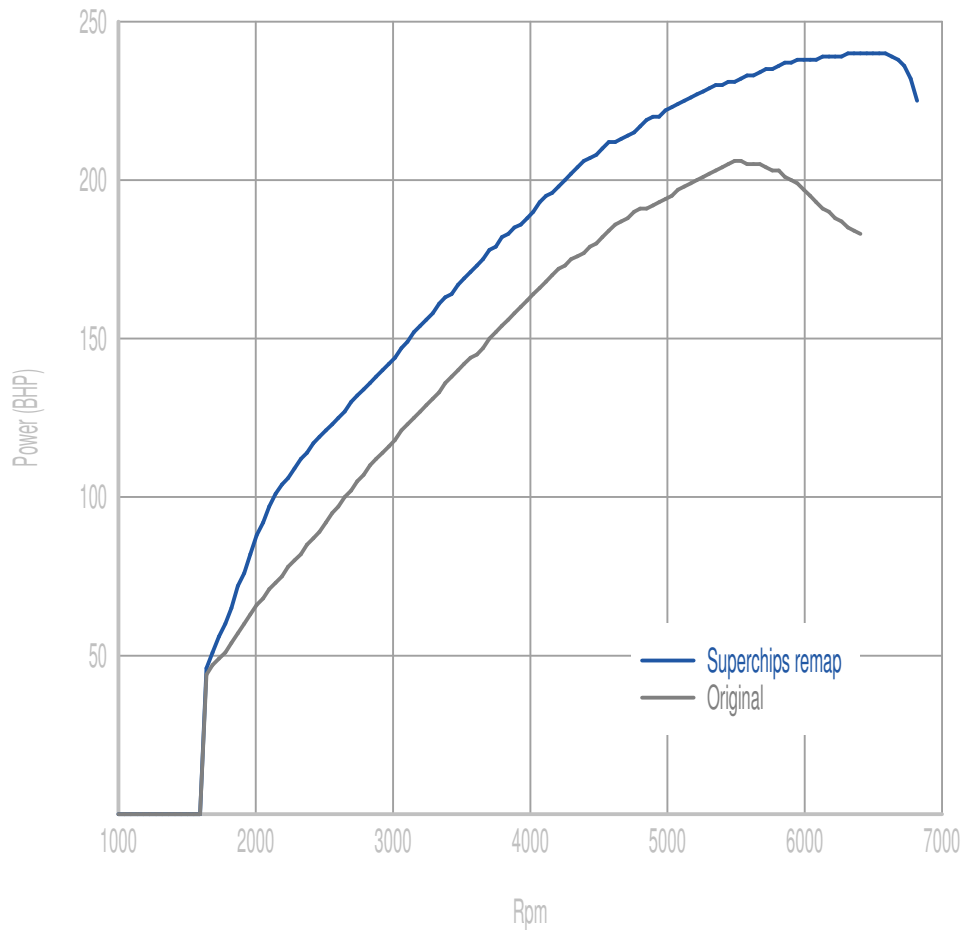

Superchips

call 01280 816781

Vehicle

Stage 2 and DAIS Package

Power

52 BHP increase @ 6328 Rpm

Superchips remap Max 240 BHP @ 6654 Rpm

Original Max 206 BHP @ 5498 Rpm

Torque

90 Nm increase @ 2187 Rpm

Superchips remap Max 343 Nm @ 2419 Rpm

Original Max 292 Nm @ 3986 Rpm